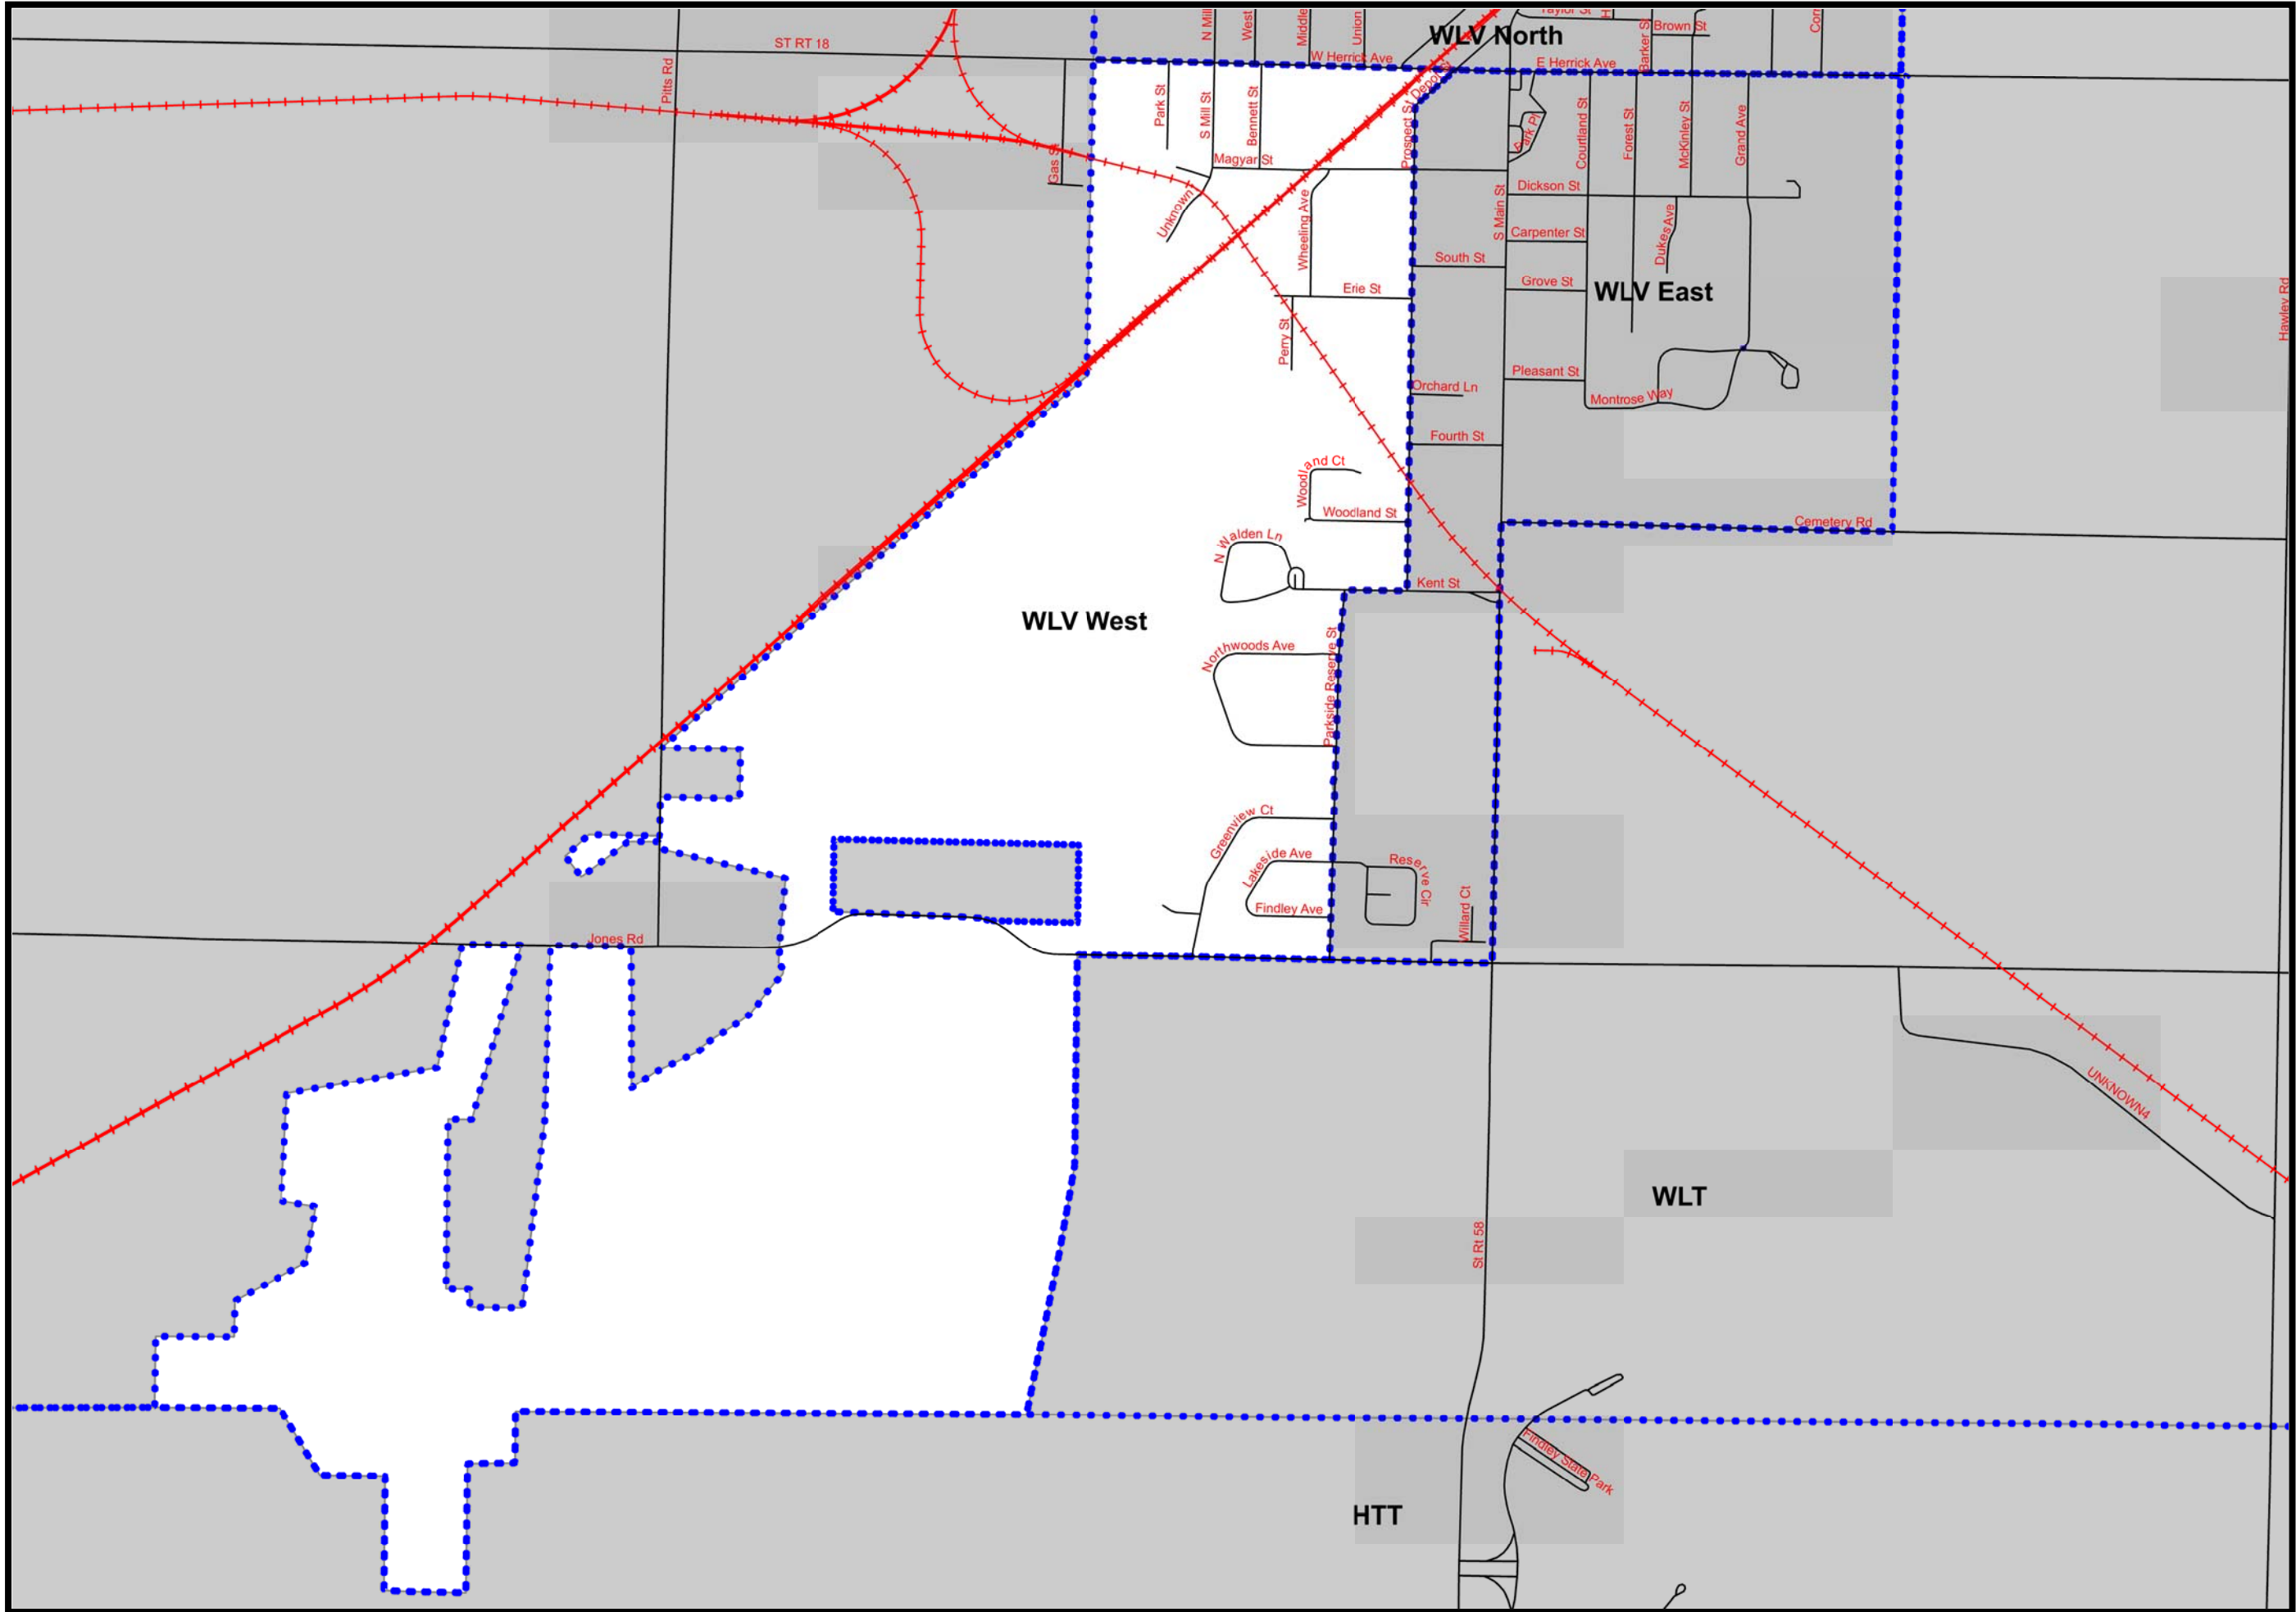

Legend	
	Railroad
	Roads
	Precinct

Precinct: Wellington Village East

Ward Boundaries & Voting Precincts

Prepared by: Lorain County Board of Elections
 Paul R Adams - Director
 Election Operations Department - August, 2021
 jcp/08.2021

Legend	
	Roads
	Precincts

Legend

-  Railroad
-  Roads
-  Precinct

Precinct: Wellington Village North

Ward Boundaries & Voting Precincts

Prepared by: Lorain County Board of Elections
 Paul R Adams - Director
 Election Operations Department - August, 2021
 jcp/08.2021

Legend

-  Railroad
-  Roads
-  Precincts

Precinct: Wellington Village West

Ward Boundaries & Voting Precincts

Prepared by: Lorain County Board of Elections
 Paul R Adams - Director
 Election Operations Department - August, 2021
 jcp/08.2021