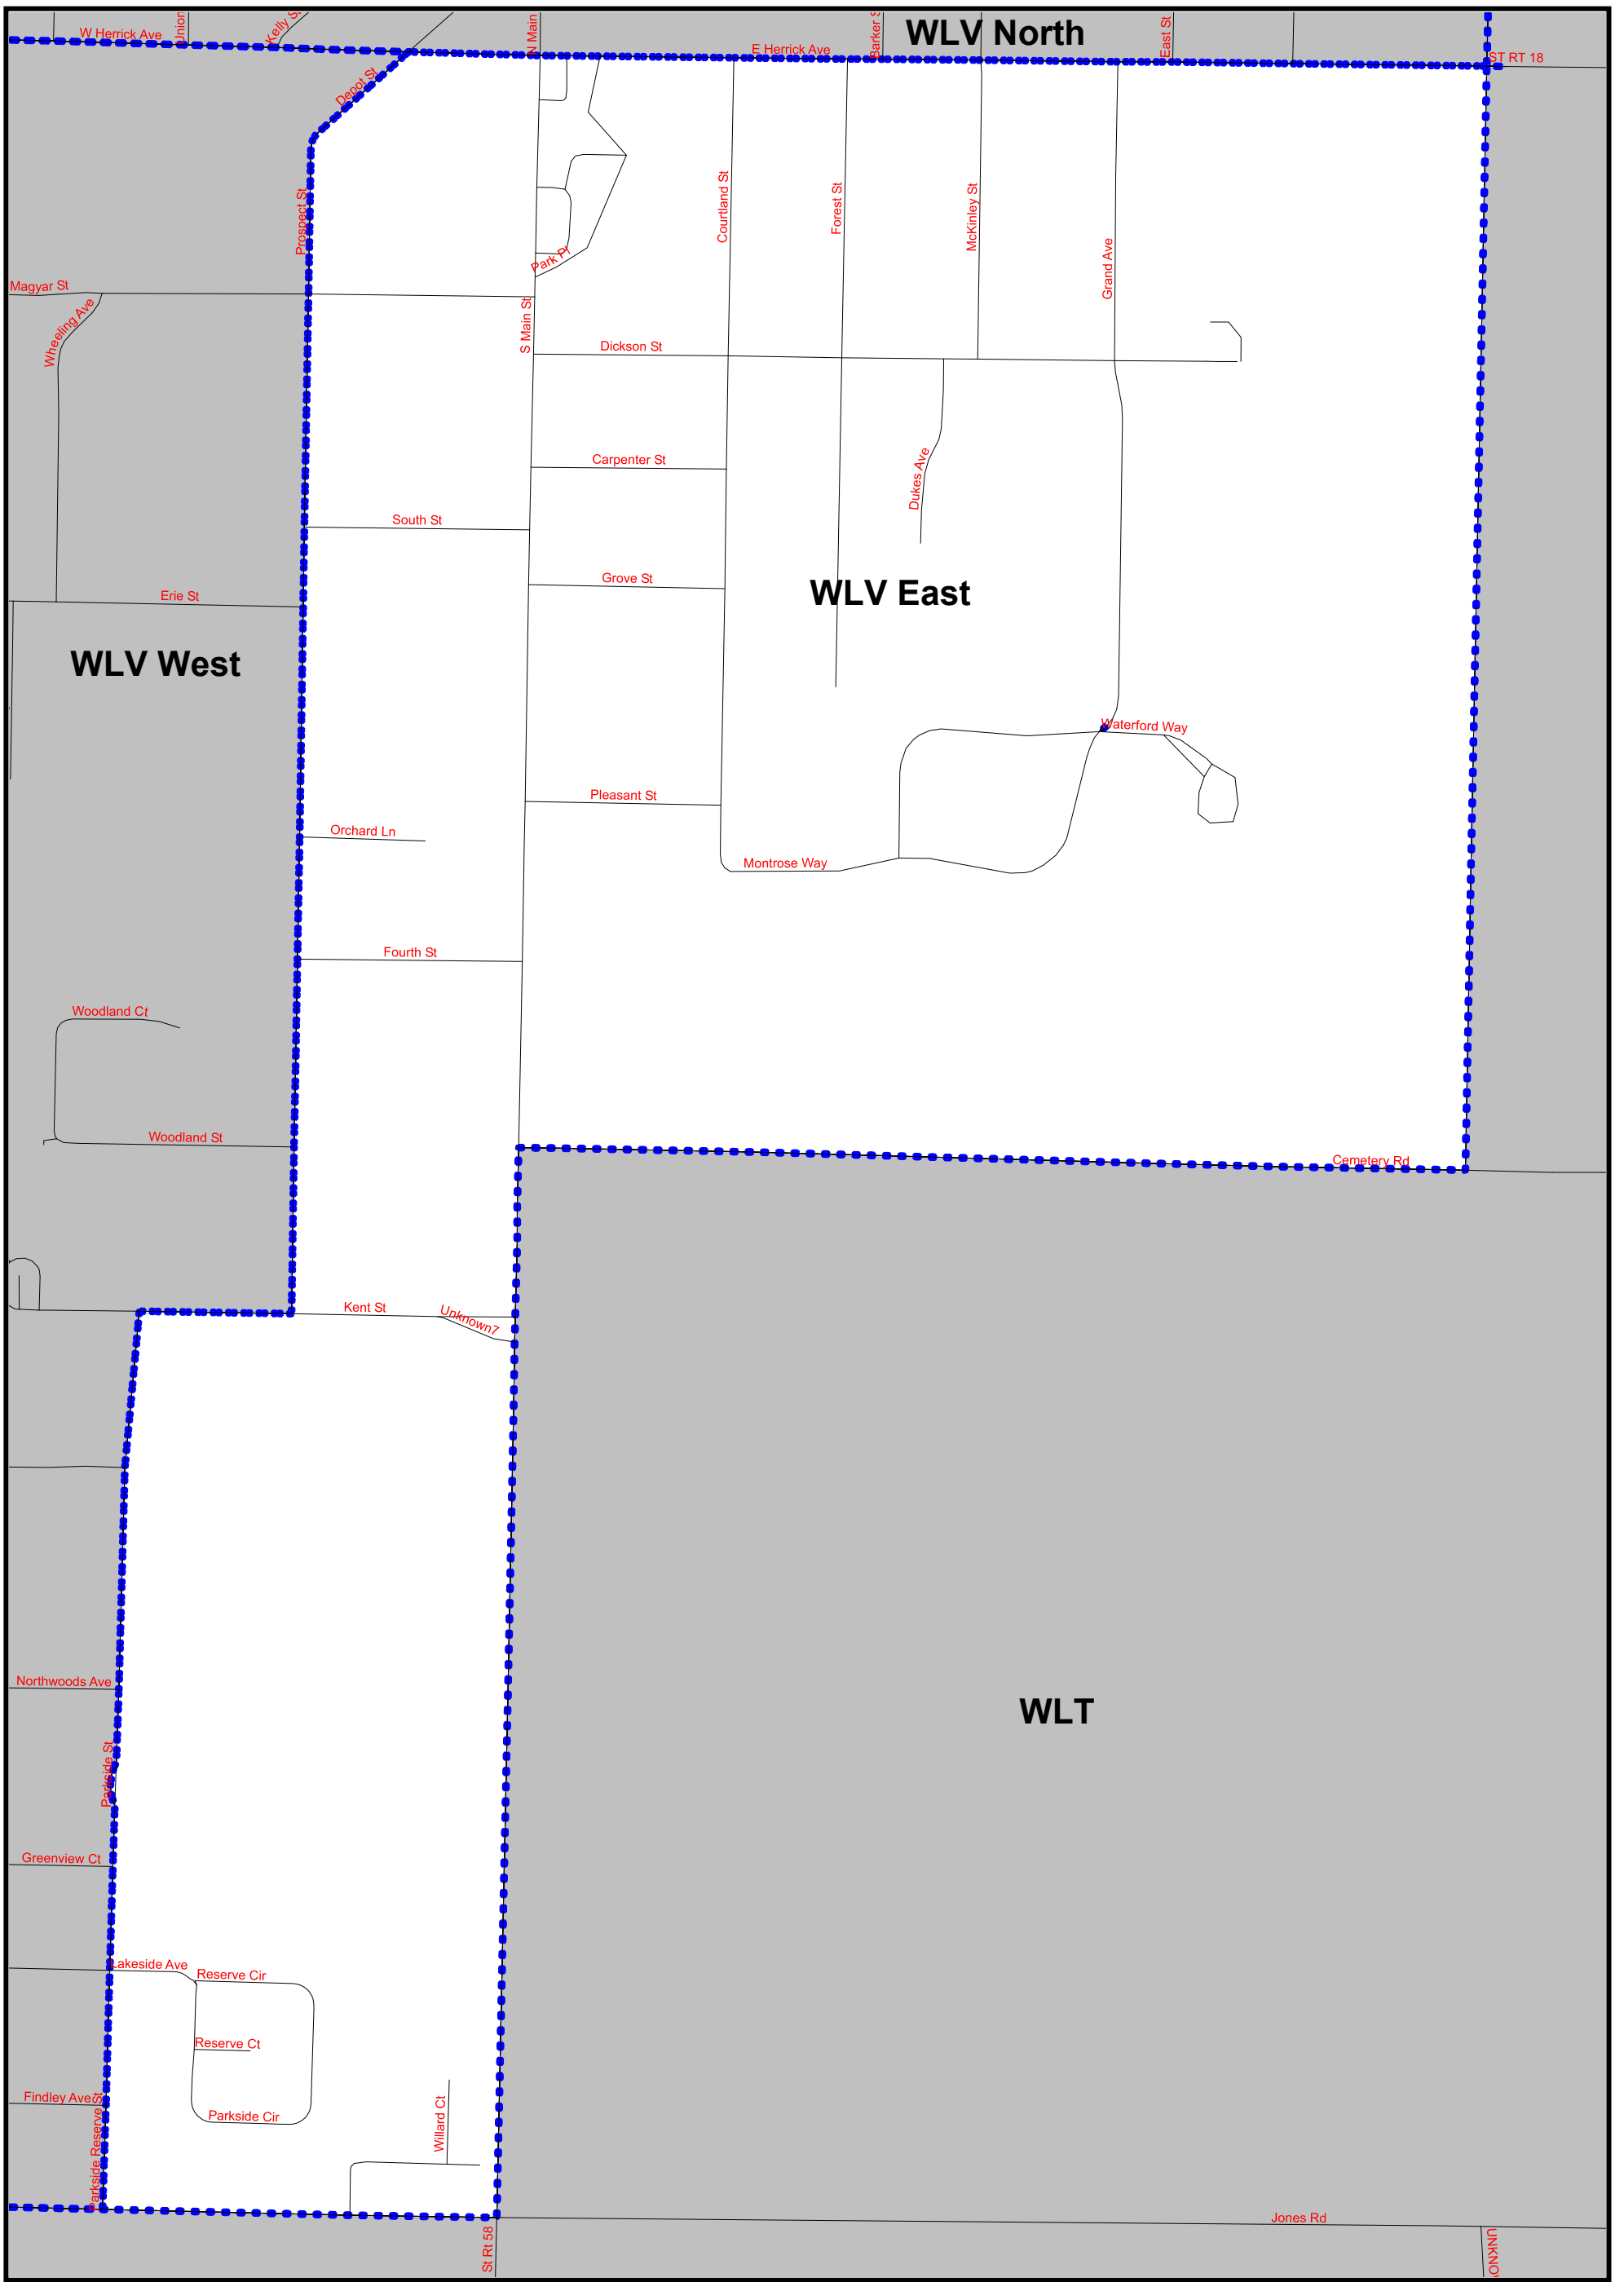

Wellington Village, OH - All Precincts

Ward Boundaries & Voting Precincts

Prepared by: Lorain County Board of Elections
 Paul R Adams - Director
 Election Operations Department - August, 2021
 jcp/08.2021

Legend	
	Railroad
	Roads
	Precinct

Precinct: Wellington Village East

Ward Boundaries & Voting Precincts

Prepared by: Lorain County Board of Elections
 Paul R Adams - Director
 Election Operations Department - August, 2021
 jcp/08.2021

Legend	
	Roads
	Precincts

Legend

-  Railroad
-  Roads
-  Precinct

Precinct: Wellington Village North

Ward Boundaries & Voting Precincts

Prepared by: Lorain County Board of Elections
 Paul R Adams - Director
 Election Operations Department - August, 2021
 jcp/08.2021

Legend

-  Railroad
-  Roads
-  Precincts

Precinct: Wellington Village West

Ward Boundaries & Voting Precincts

Prepared by: Lorain County Board of Elections
 Paul R Adams - Director
 Election Operations Department - August, 2021
 jcp/08.2021