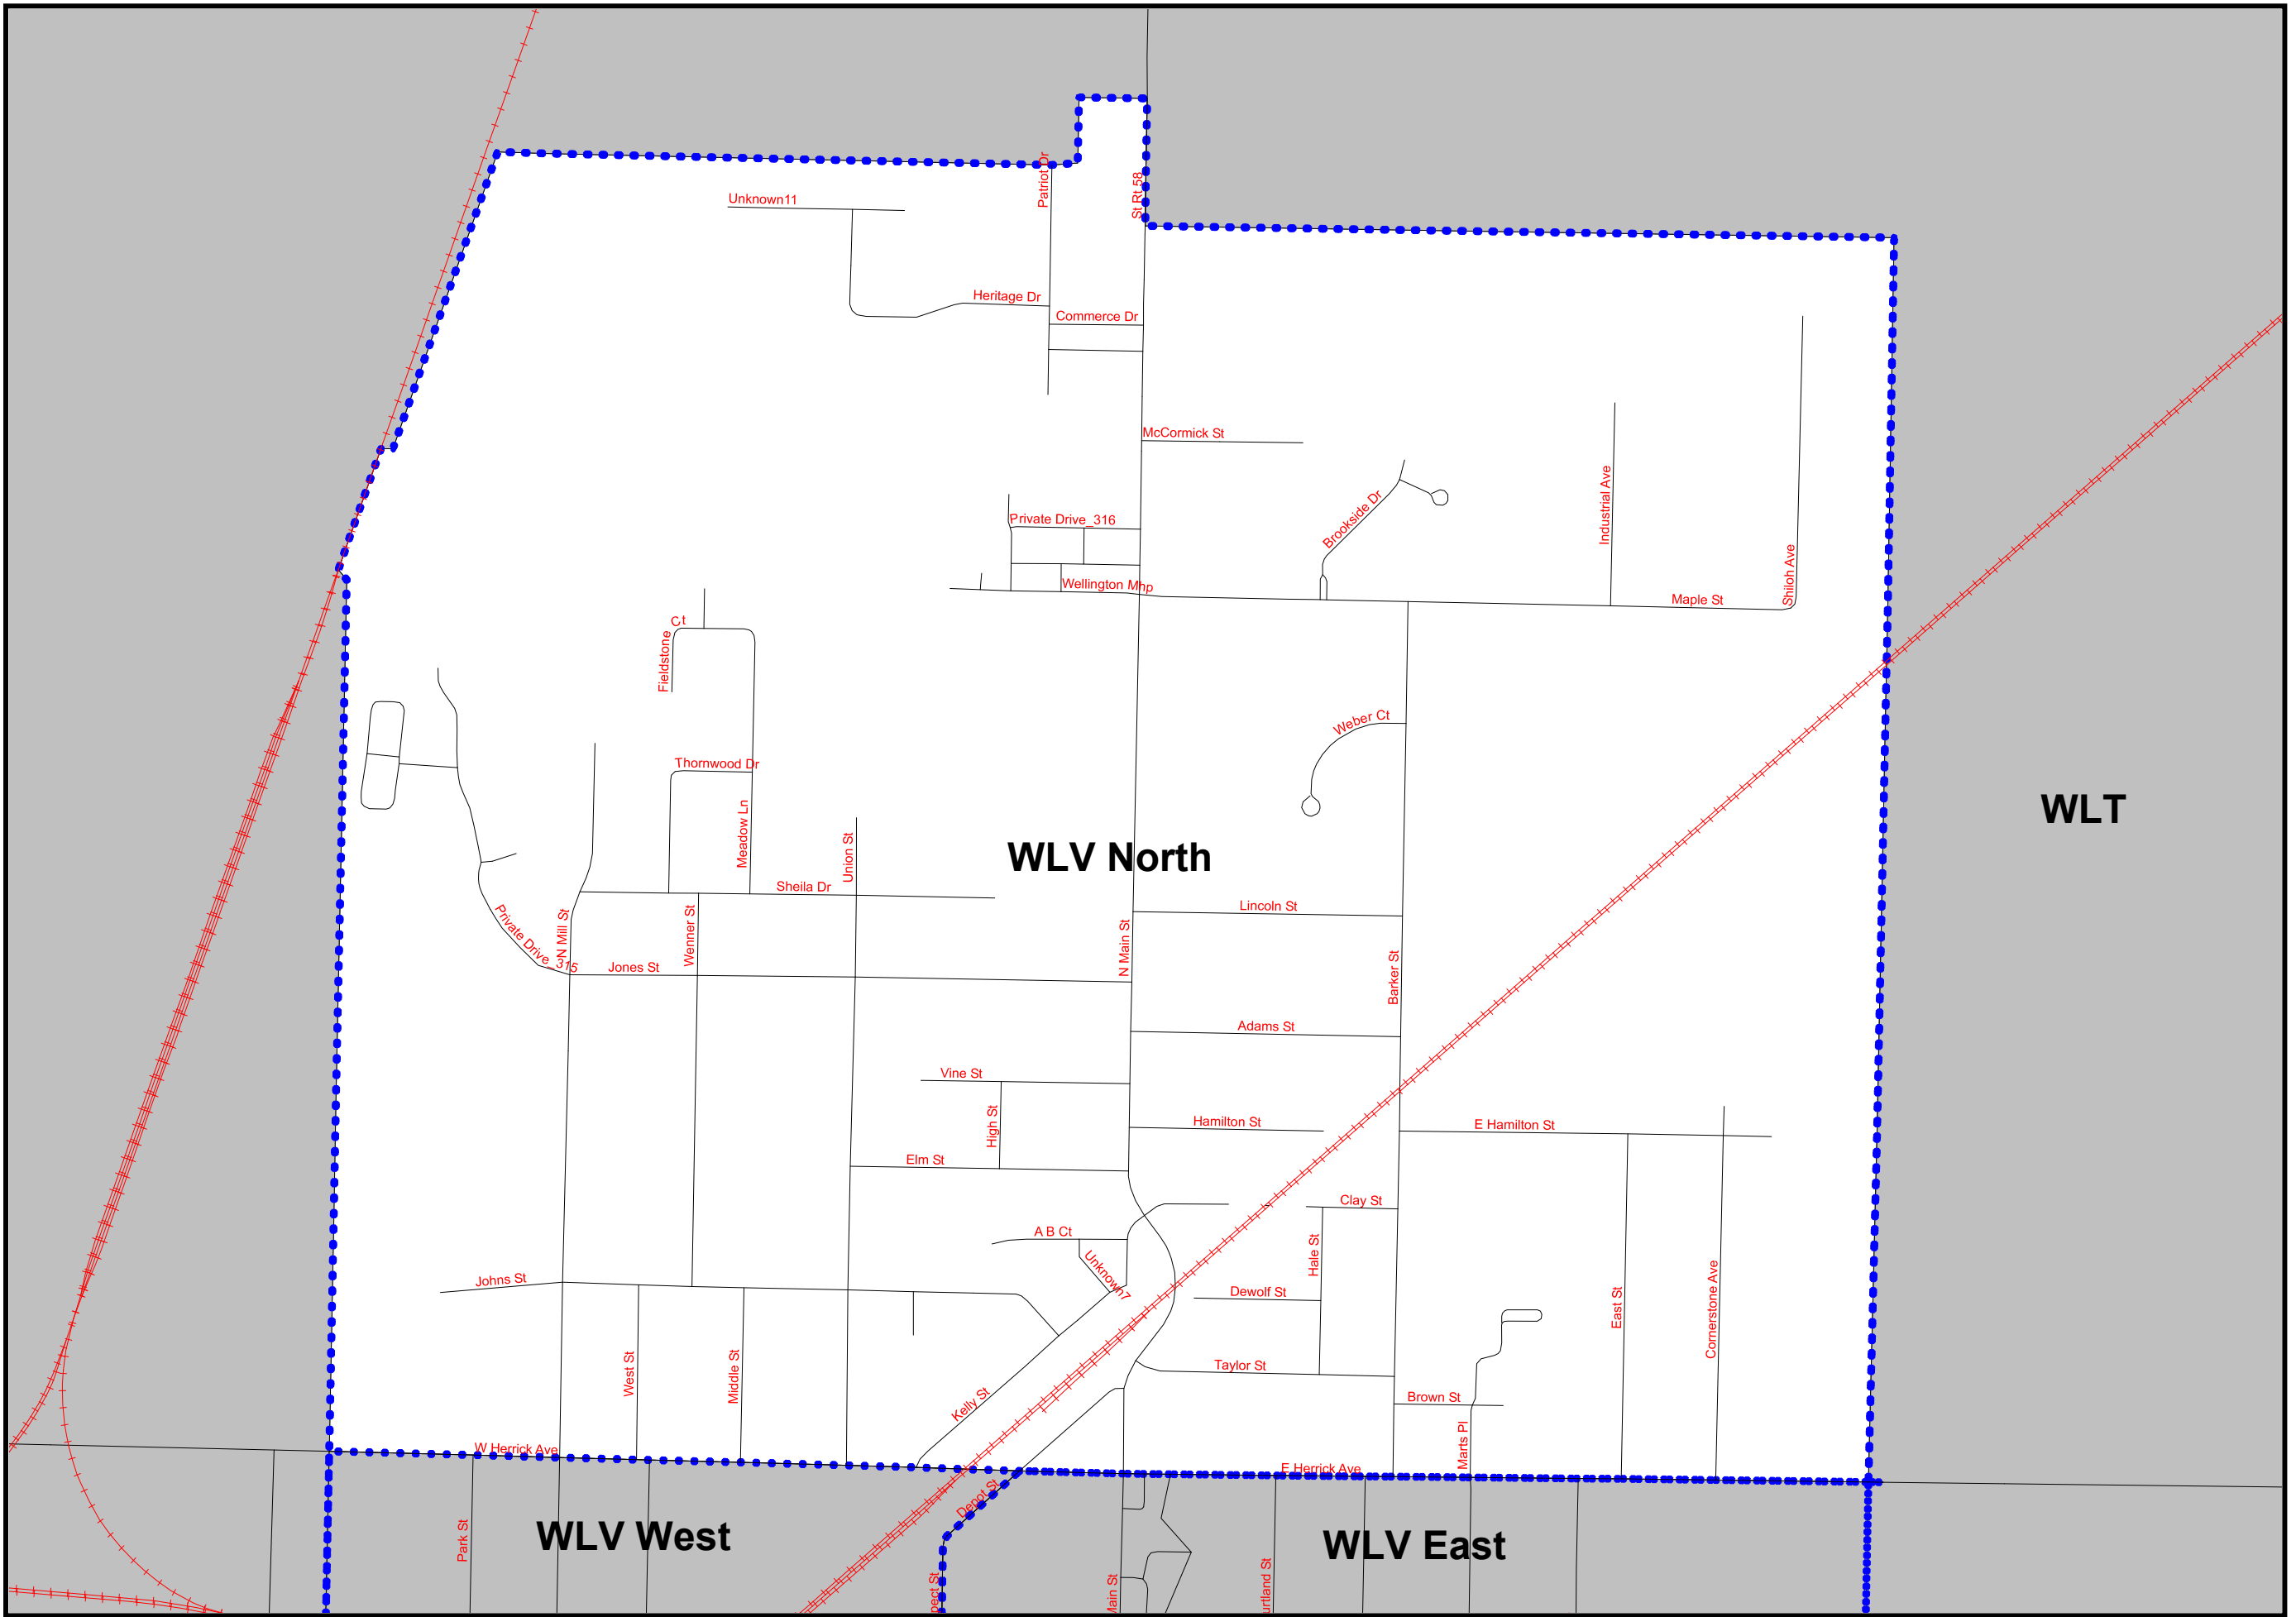

Wellington Village, OH - All Precincts

Ward Boundaries & Voting Precincts

Prepared by: Lorain County Board of Elections
 Paul R Adams - Director
 Election Operations Department - August, 2021
 jcp/08.2021

Legend	
	Railroad
	Roads
	Precinct

Precinct: Wellington Village East

Ward Boundaries & Voting Precincts

Prepared by: Lorain County Board of Elections
 Paul R Adams - Director
 Election Operations Department - August, 2021
 jcp/08.2021

Legend	
	Roads
	Precincts

Legend

-  Railroad
-  Roads
-  Precinct

Precinct: Wellington Village North

Ward Boundaries & Voting Precincts

Prepared by: Lorain County Board of Elections
 Paul R Adams - Director
 Election Operations Department - August, 2021
 jcp/08.2021

Legend

-  Railroad
-  Roads
-  Precincts

Precinct: Wellington Village West

Ward Boundaries & Voting Precincts

Prepared by: Lorain County Board of Elections
 Paul R Adams - Director
 Election Operations Department - August, 2021
 jcp/08.2021