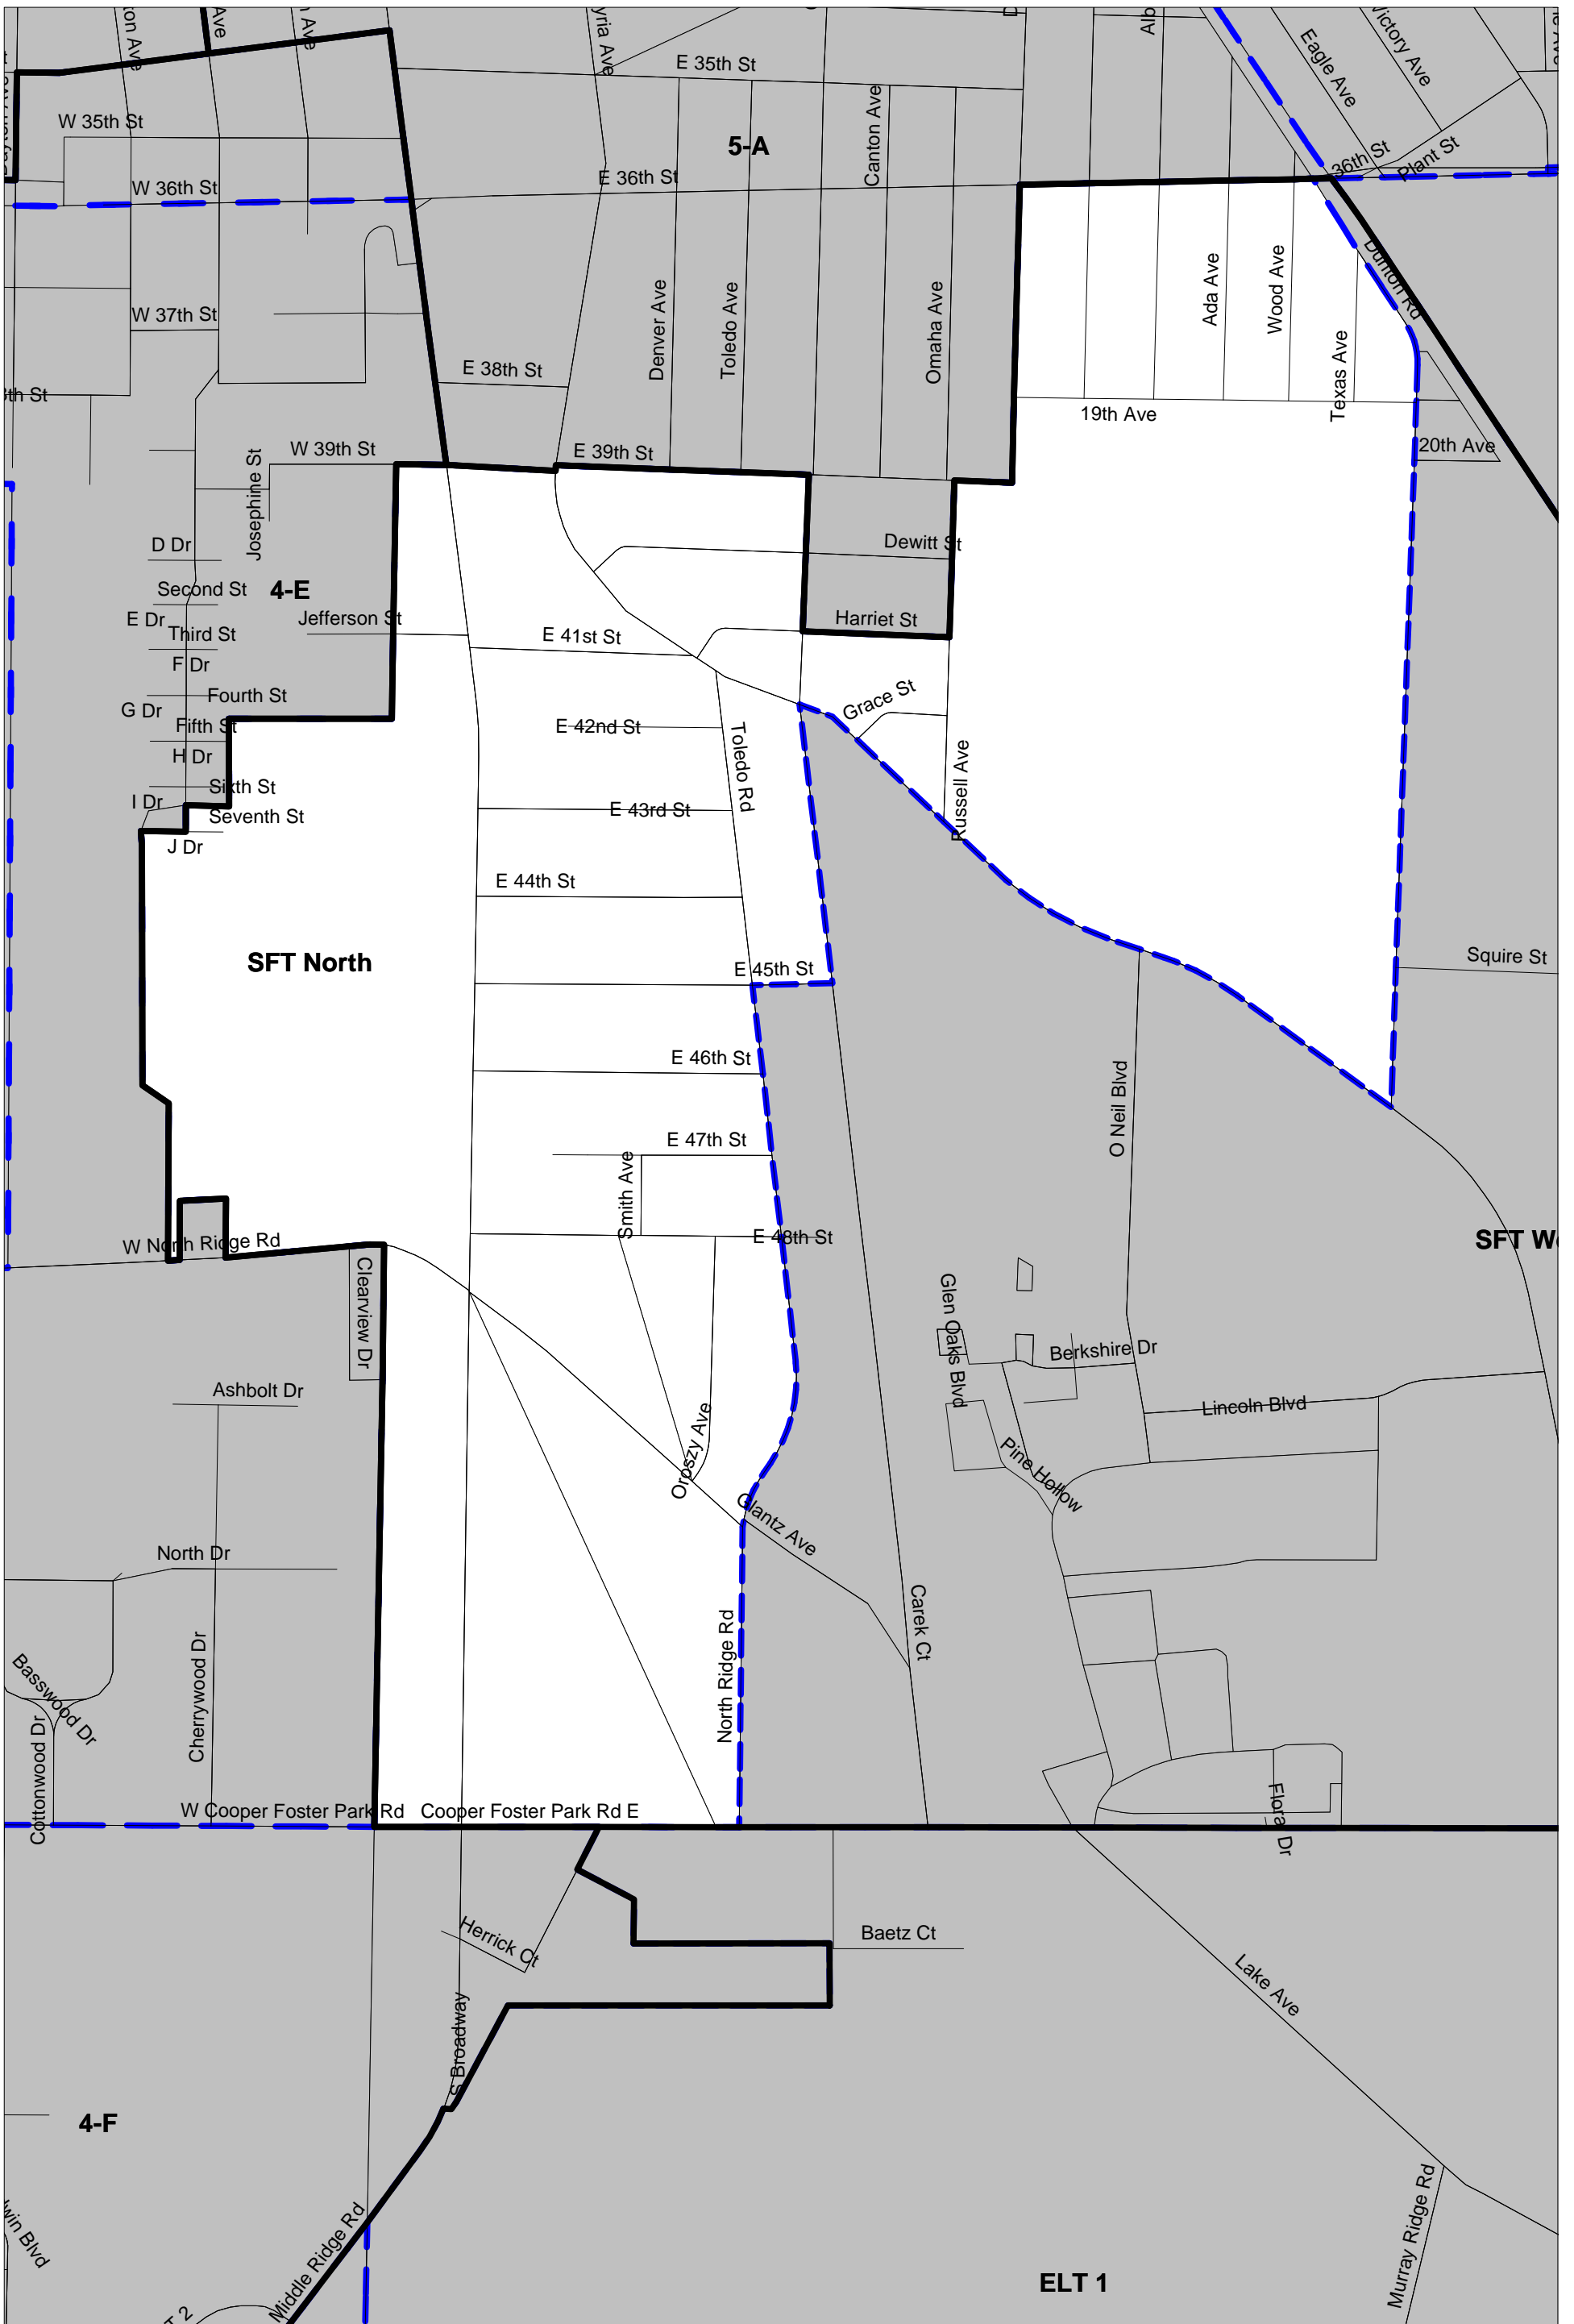

Sheffield Township

Prepared by: Lorain Co. Board of Elections
 Director - Paul Adams
 Election Operations - April 2013

Sheffield Township East

Prepared by: Lorain Co. Board of Elections
 Director - Paul Adams
 Election Operations - April 2013

Sheffield Township North

Prepared by: Lorain Co. Board of Elections
 Director - Paul Adams
 Election Operations - April 2013

Sheffield Township West

Prepared by: Lorain Co. Board of Elections
 Director - Paul Adams
 Election Operations - April 2013