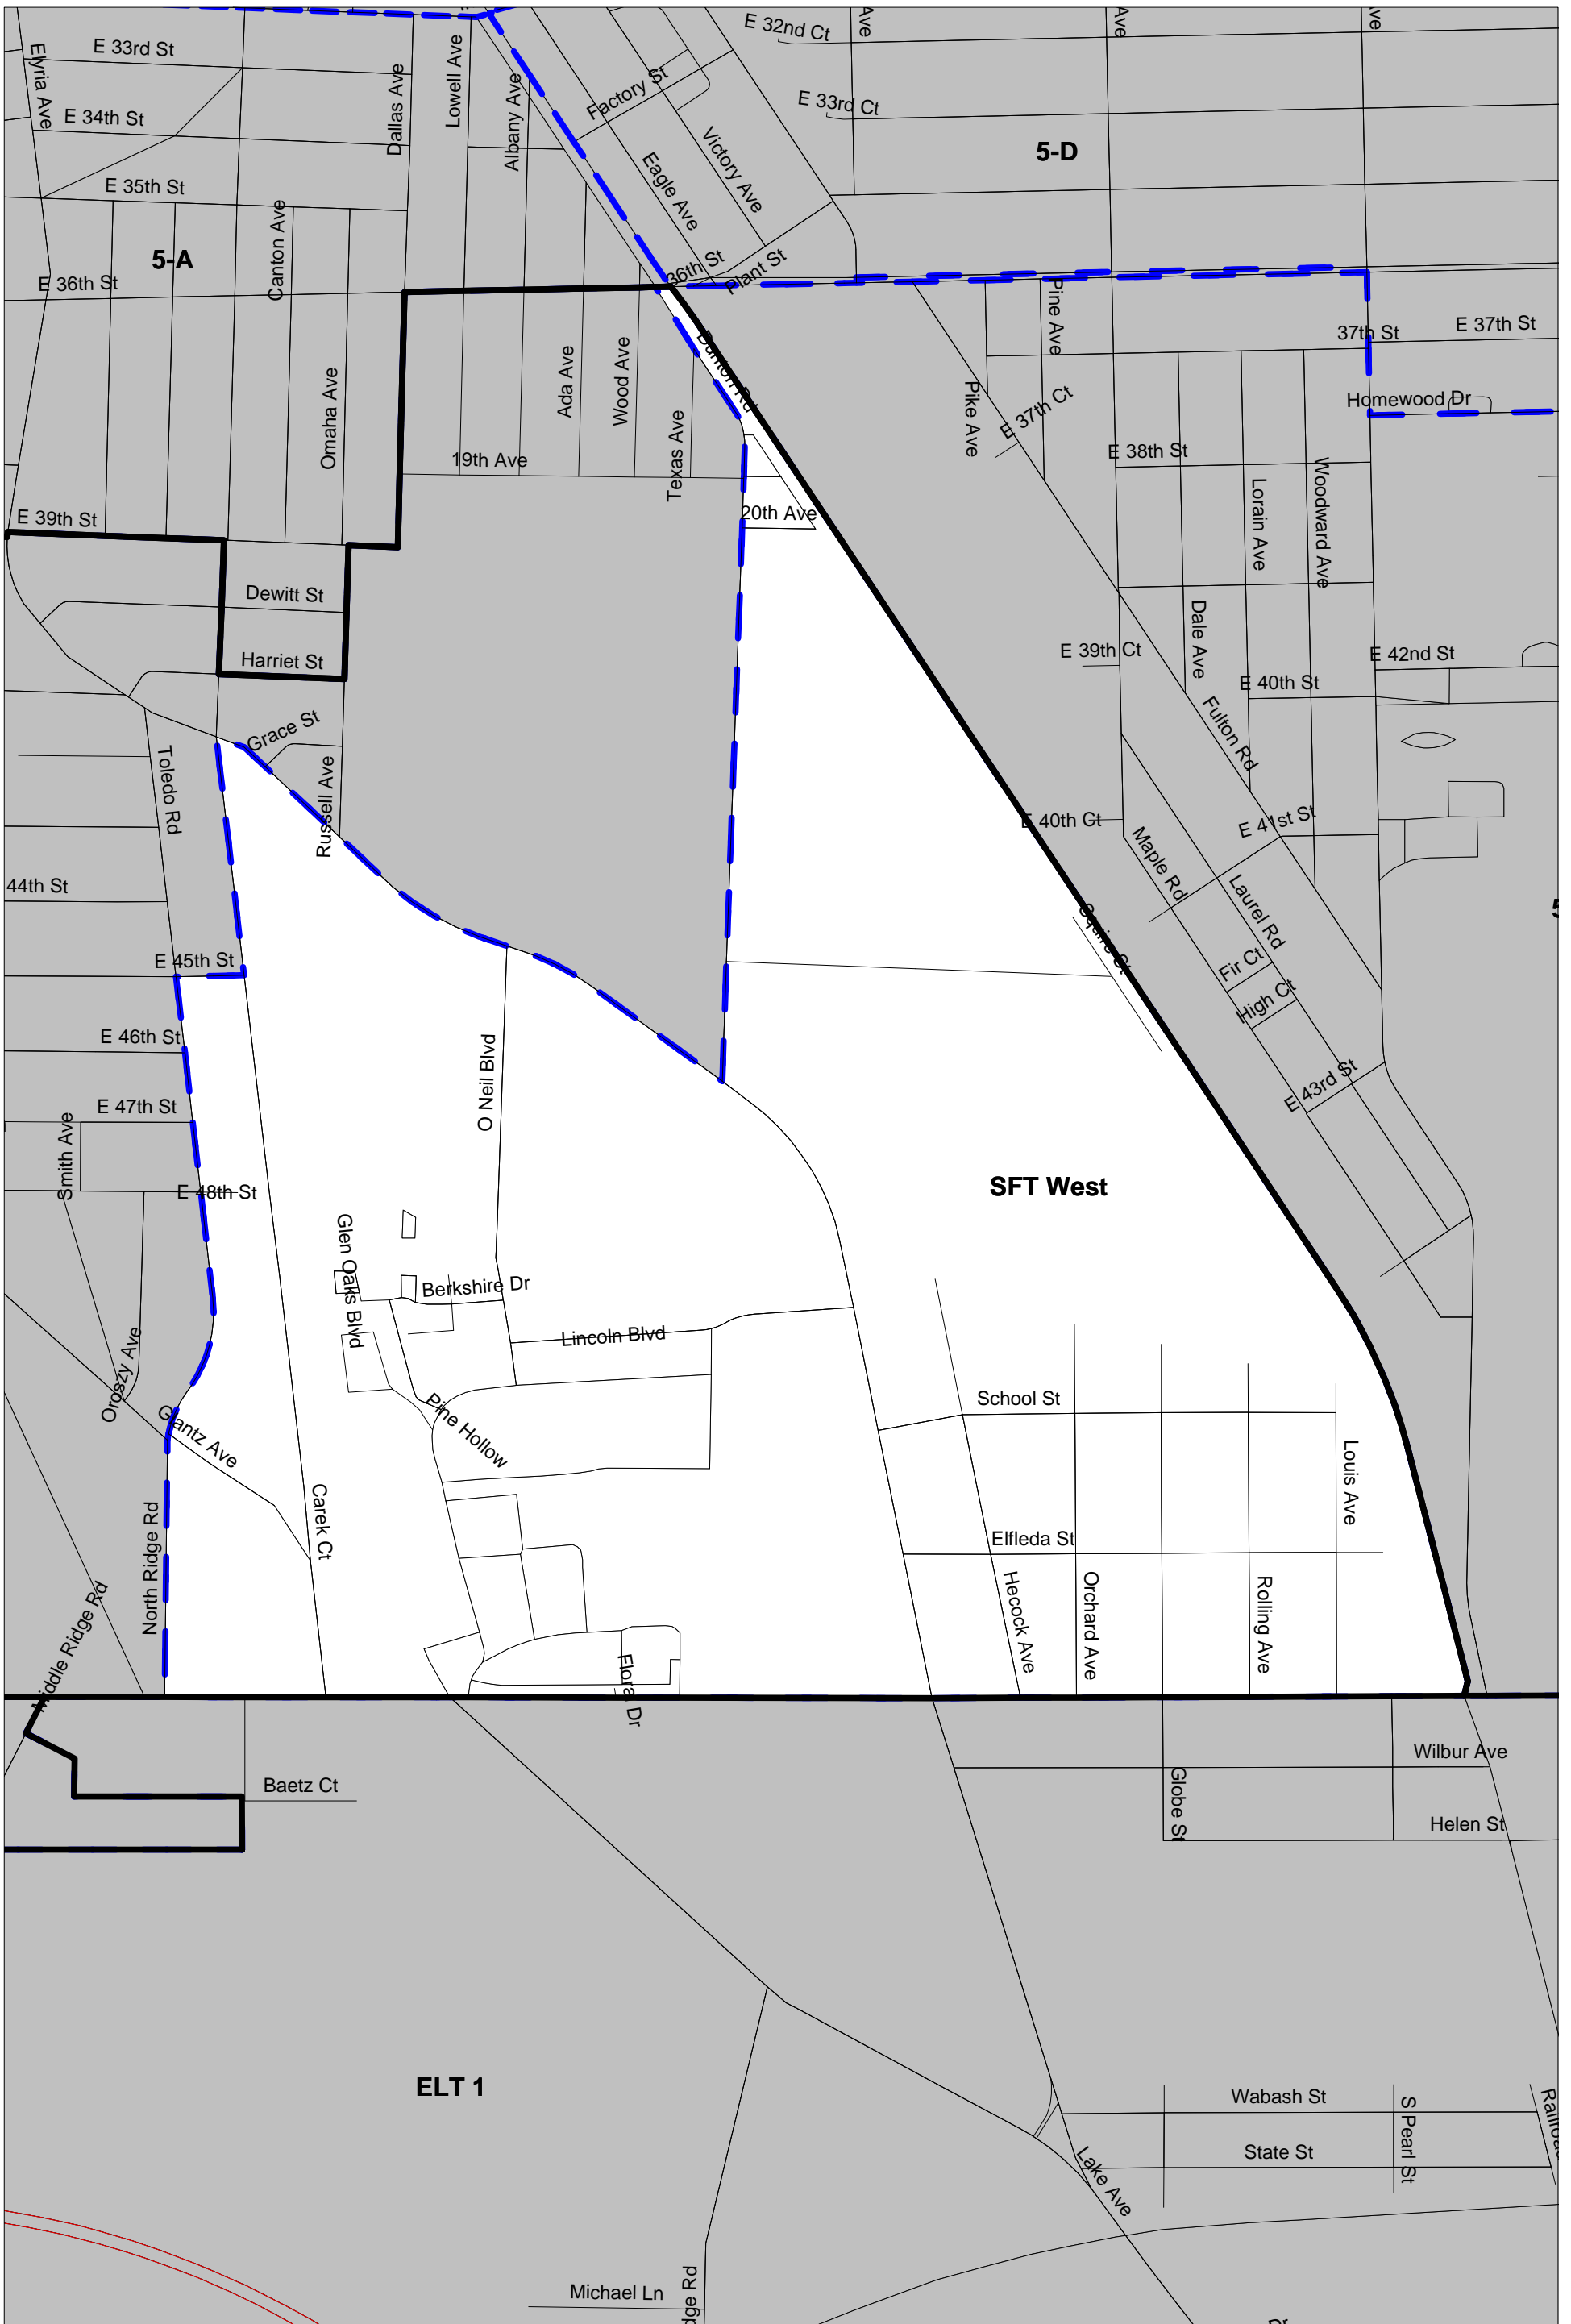

Sheffield Township

Prepared by: Lorain Co. Board of Elections
 Director - Paul Adams
 Election Operations - April 2013

Sheffield Township East

Prepared by: Lorain Co. Board of Elections
 Director - Paul Adams
 Election Operations - April 2013

Sheffield Township North

Prepared by: Lorain Co. Board of Elections
 Director - Paul Adams
 Election Operations - April 2013

Sheffield Township West

Prepared by: Lorain Co. Board of Elections
 Director - Paul Adams
 Election Operations - April 2013