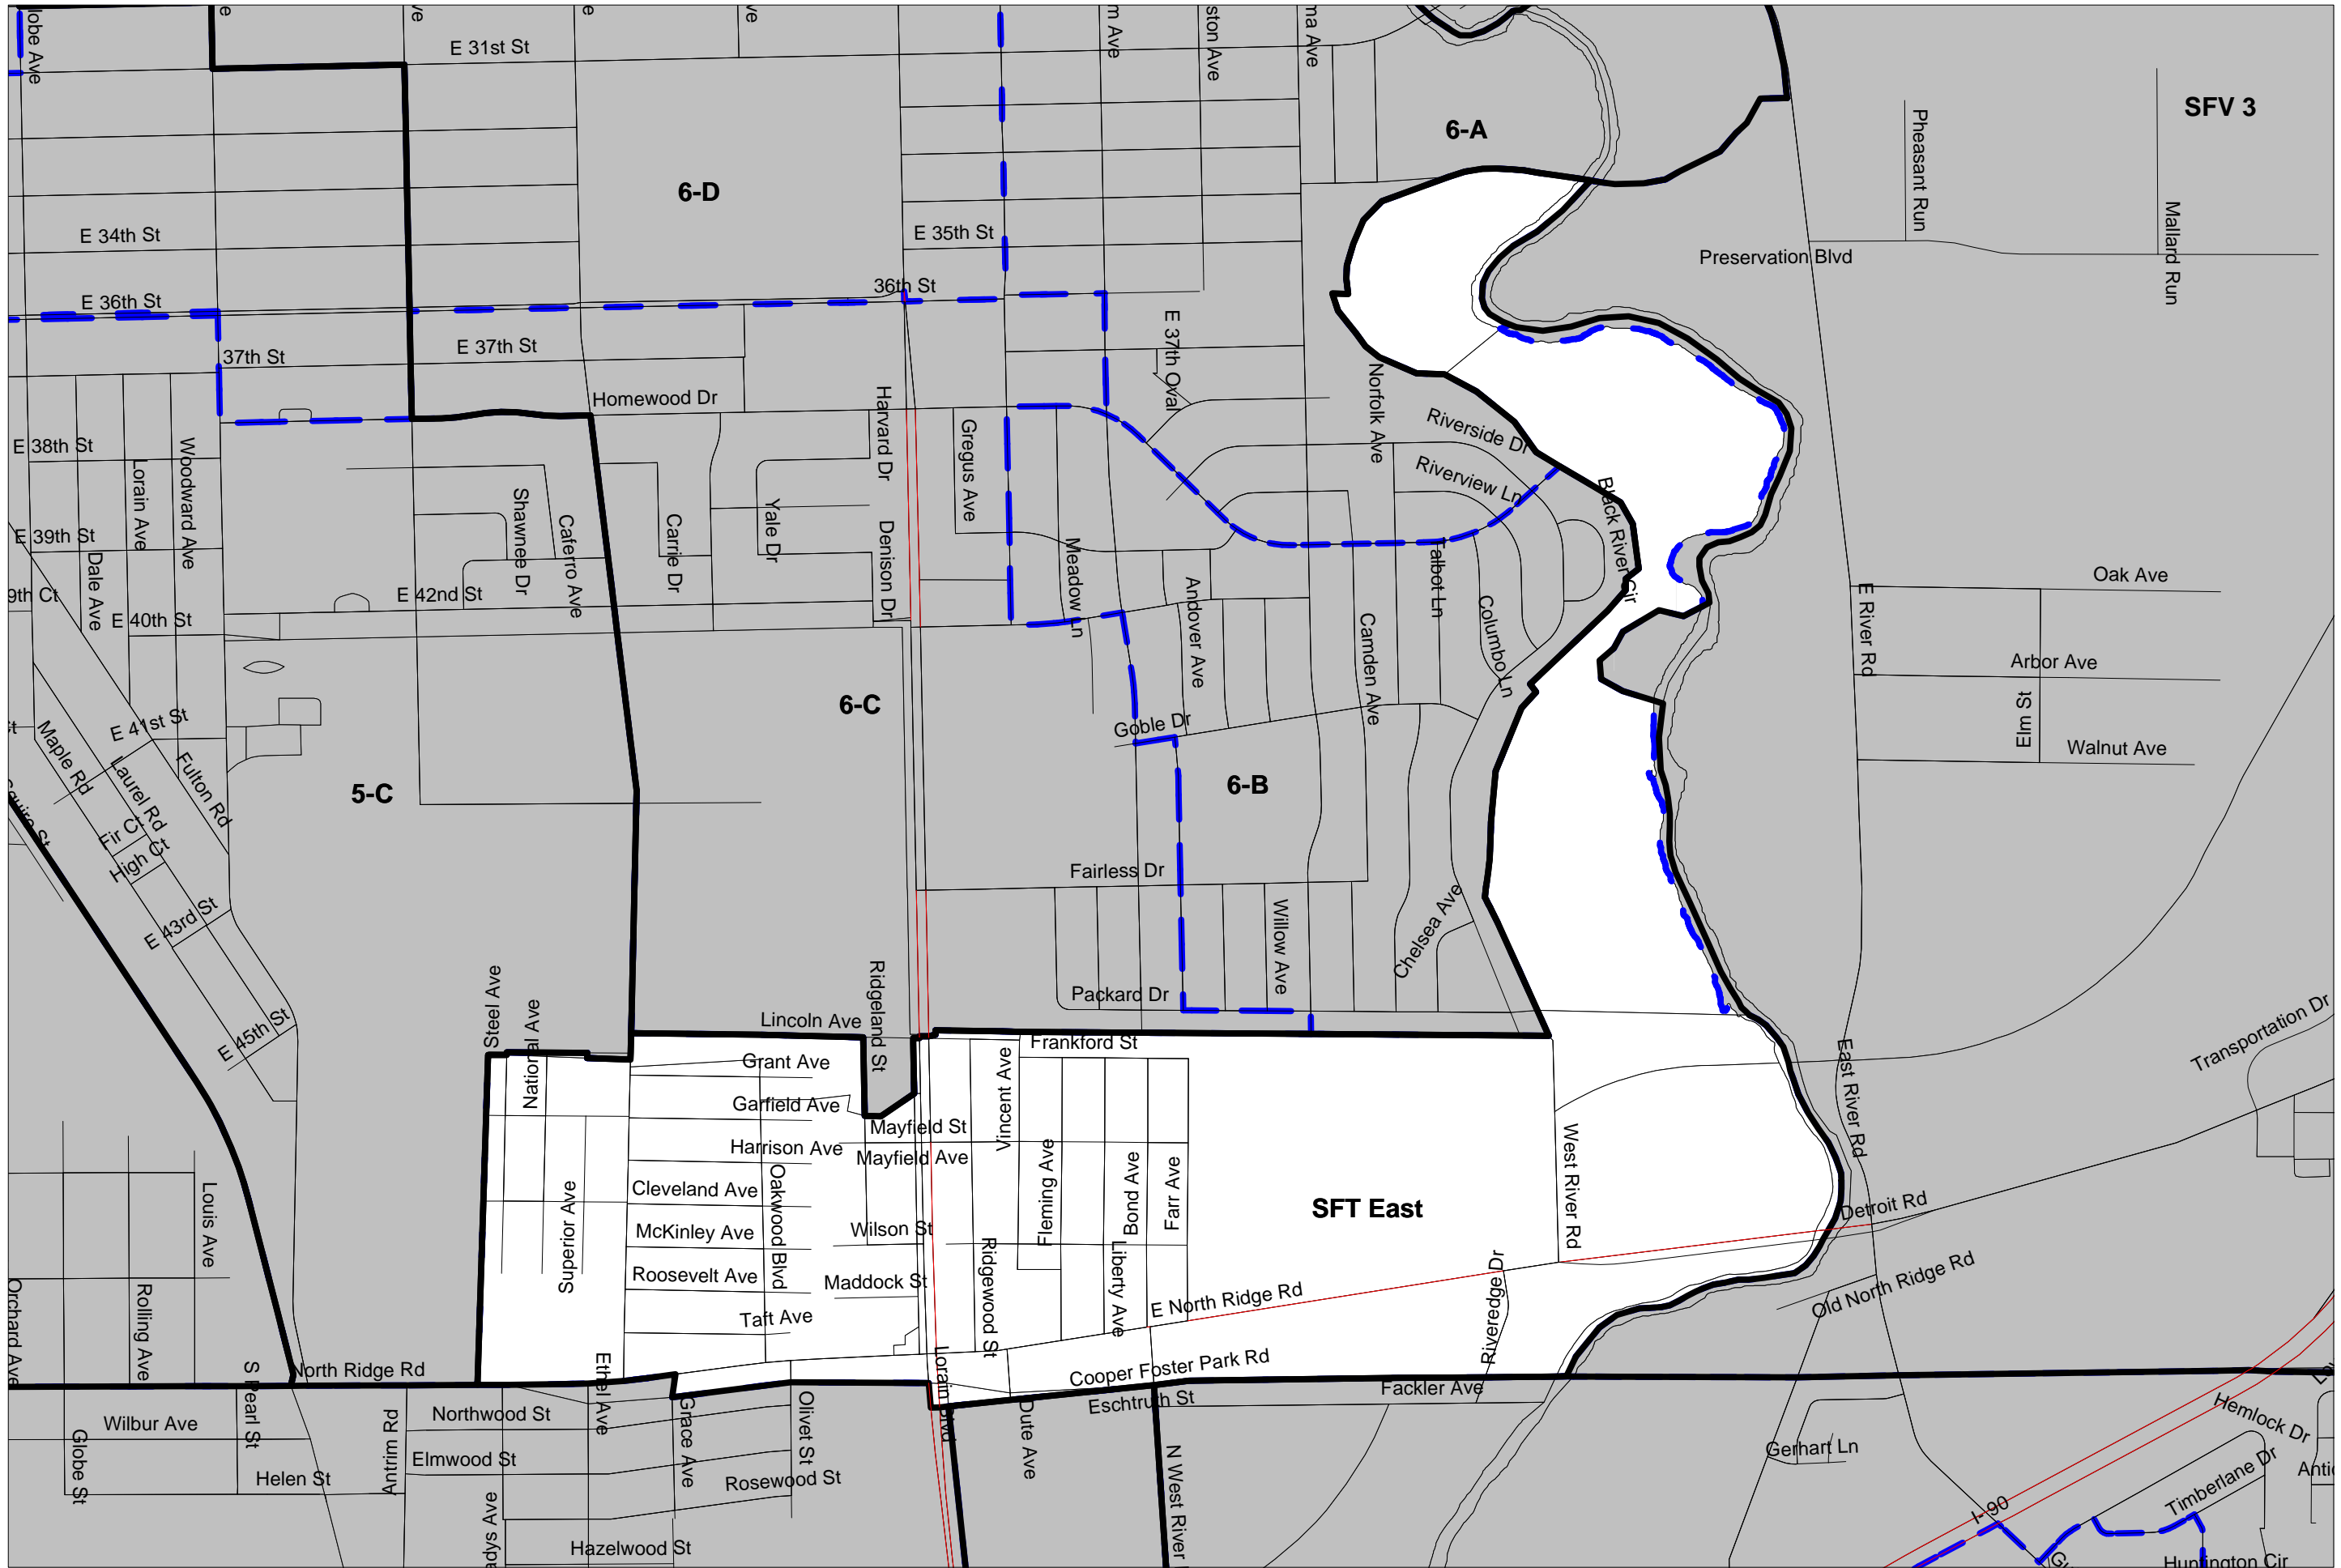

Sheffield Township

Prepared by: Lorain Co. Board of Elections
 Director - Paul Adams
 Election Operations - April 2013

Sheffield Township East

Prepared by: Lorain Co. Board of Elections
 Director - Paul Adams
 Election Operations - April 2013

Sheffield Township North

Prepared by: Lorain Co. Board of Elections
 Director - Paul Adams
 Election Operations - April 2013

Sheffield Township West

Prepared by: Lorain Co. Board of Elections
 Director - Paul Adams
 Election Operations - April 2013