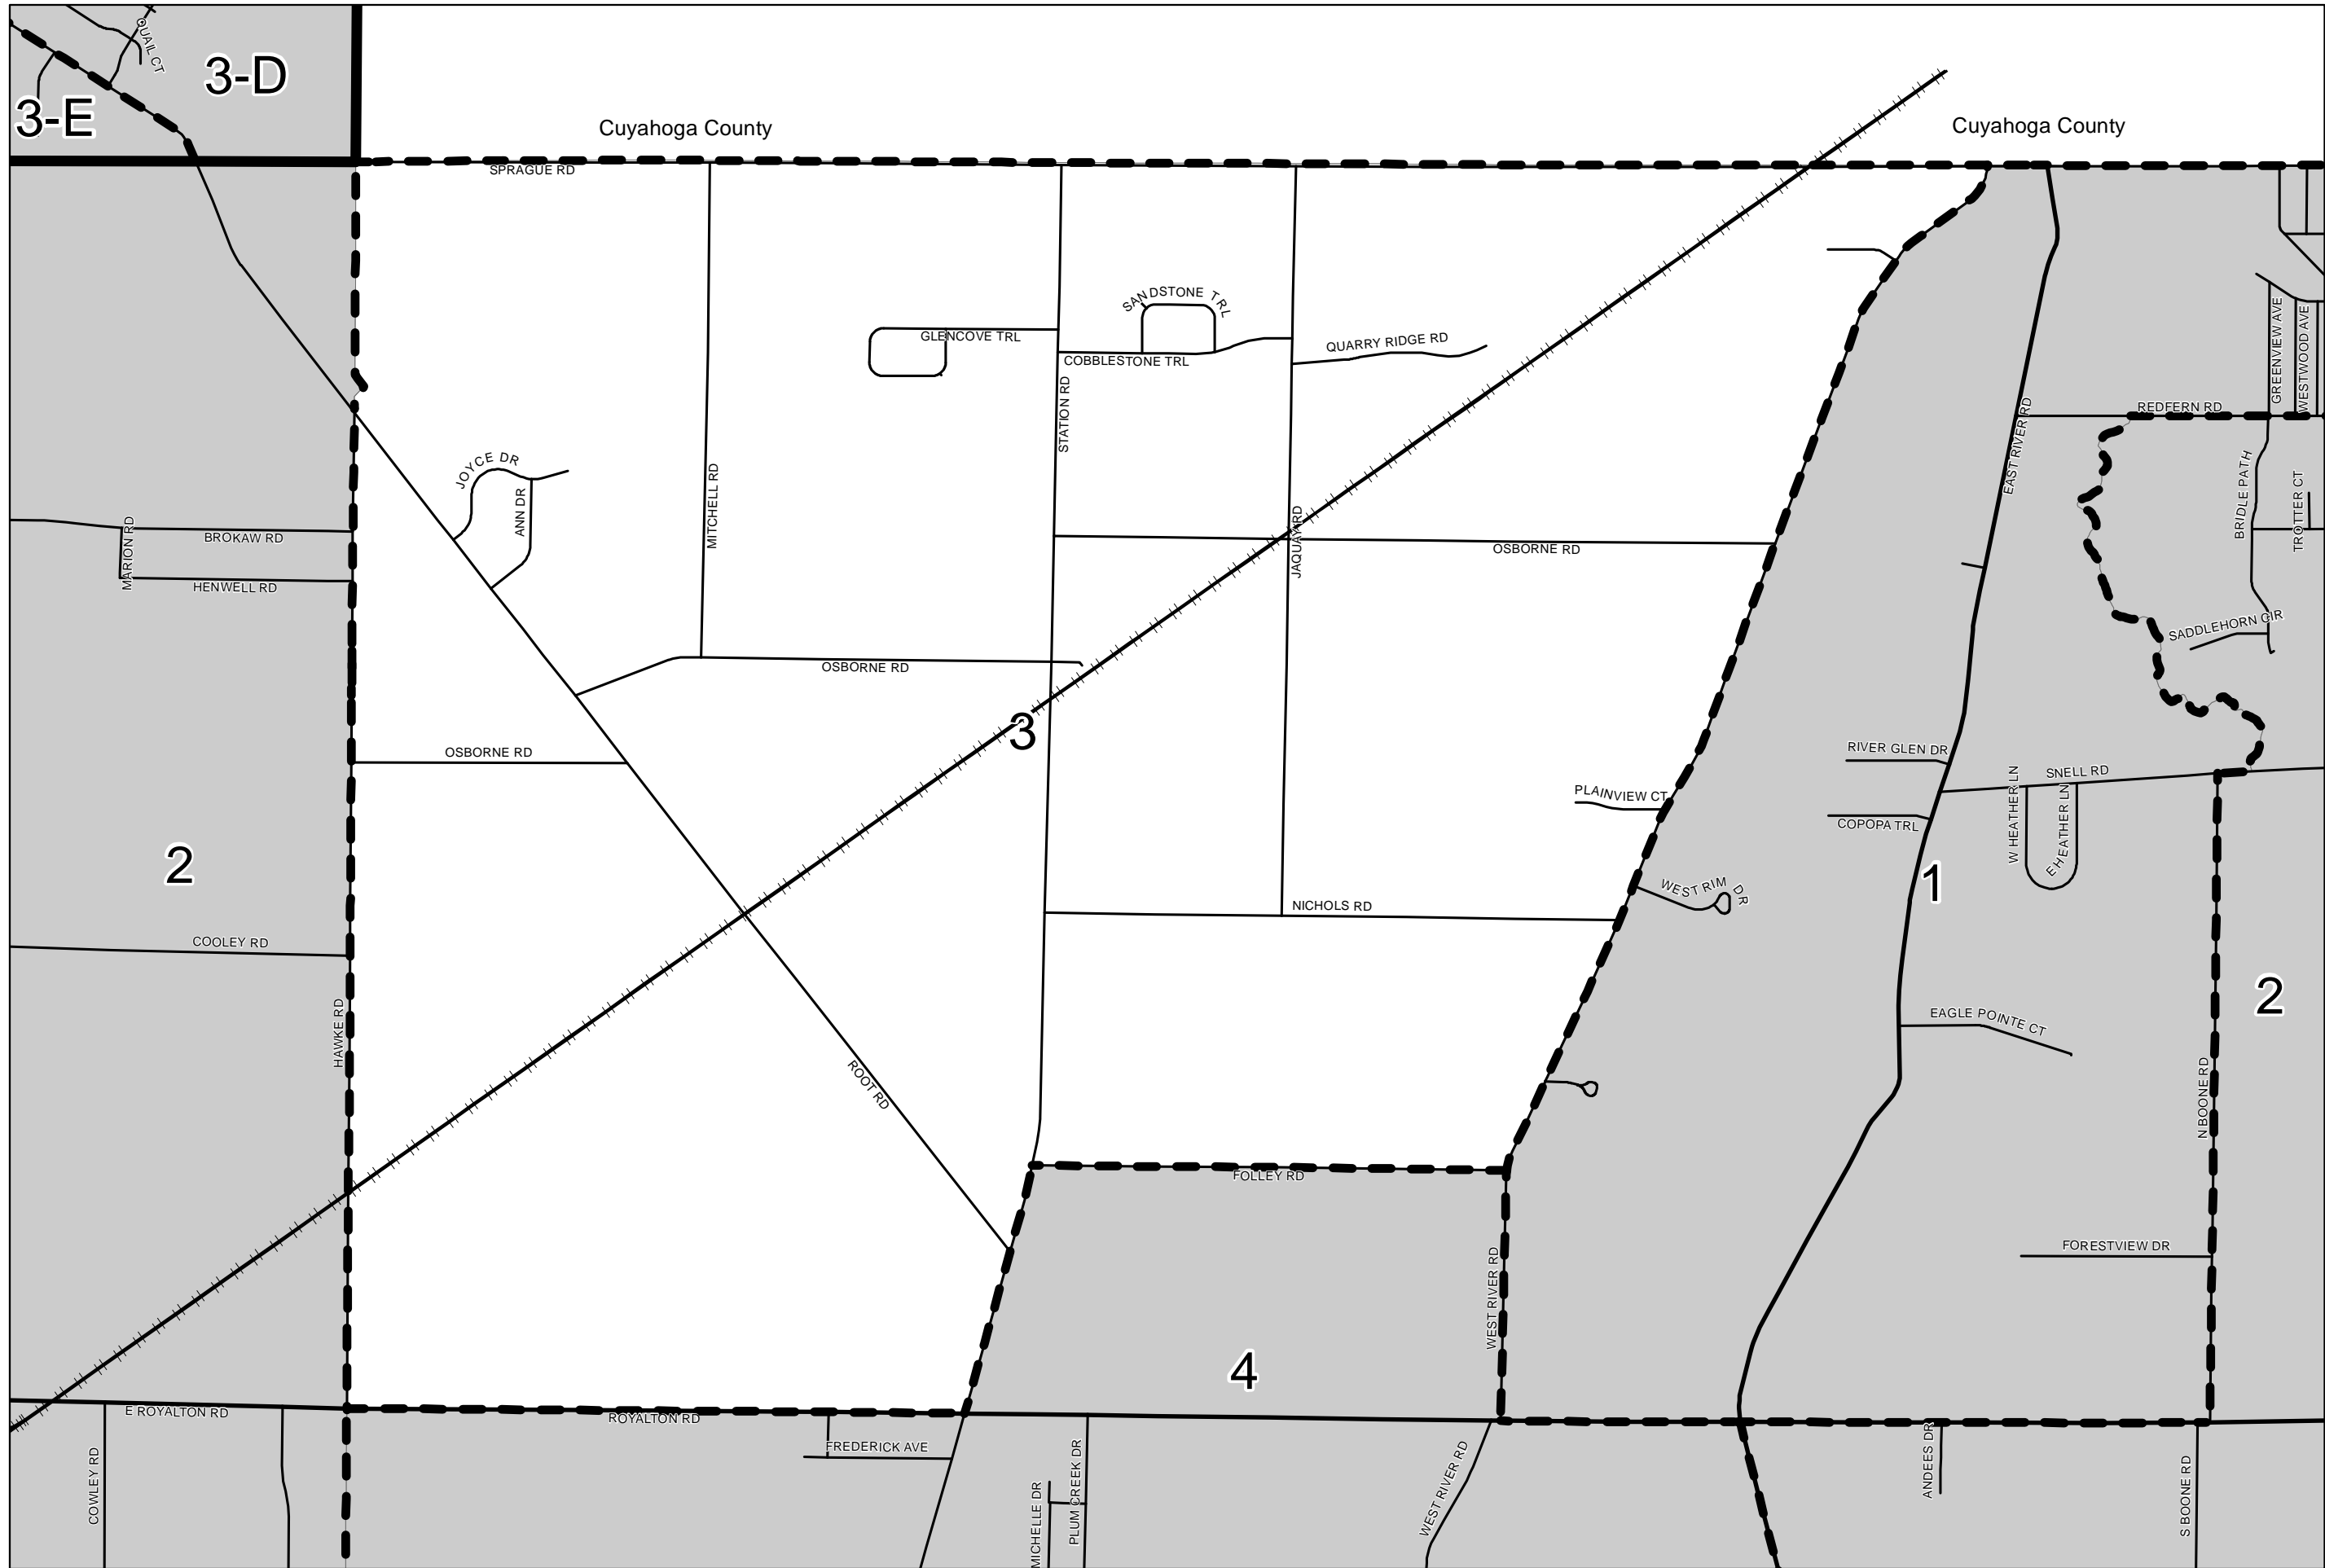

# Columbia Township

Prepared by: Lorain County Board of Elections  
 Paul R Adams - Director  
 Election Operations - May, 2016

**Precinct: COLUMBIA #1**  
**Ward Boundaries & Voting Precincts**

Prepared by:  
 Lorain County Auditor - Mark R. Stewart Source:  
 GIS Department - September 2011 Lorain County Board of Elections

**Precinct: COLUMBIA #2**  
**Ward Boundaries & Voting Precincts**

Prepared by:  
 Lorain County Auditor - Mark R. Stewart    Source:  
 GIS Department - September, 2011    Lorain County Board of Elections

**Precinct: COLUMBIA #3**  
**Ward Boundaries & Voting Precincts**

**Precinct: COLUMBIA #4**  
**Ward Boundaries & Voting Precincts**

Prepared by:  
 Lorain County Auditor - Mark R. Stewart      Source:  
 GIS Department - September, 2011      Lorain County Board of Elections