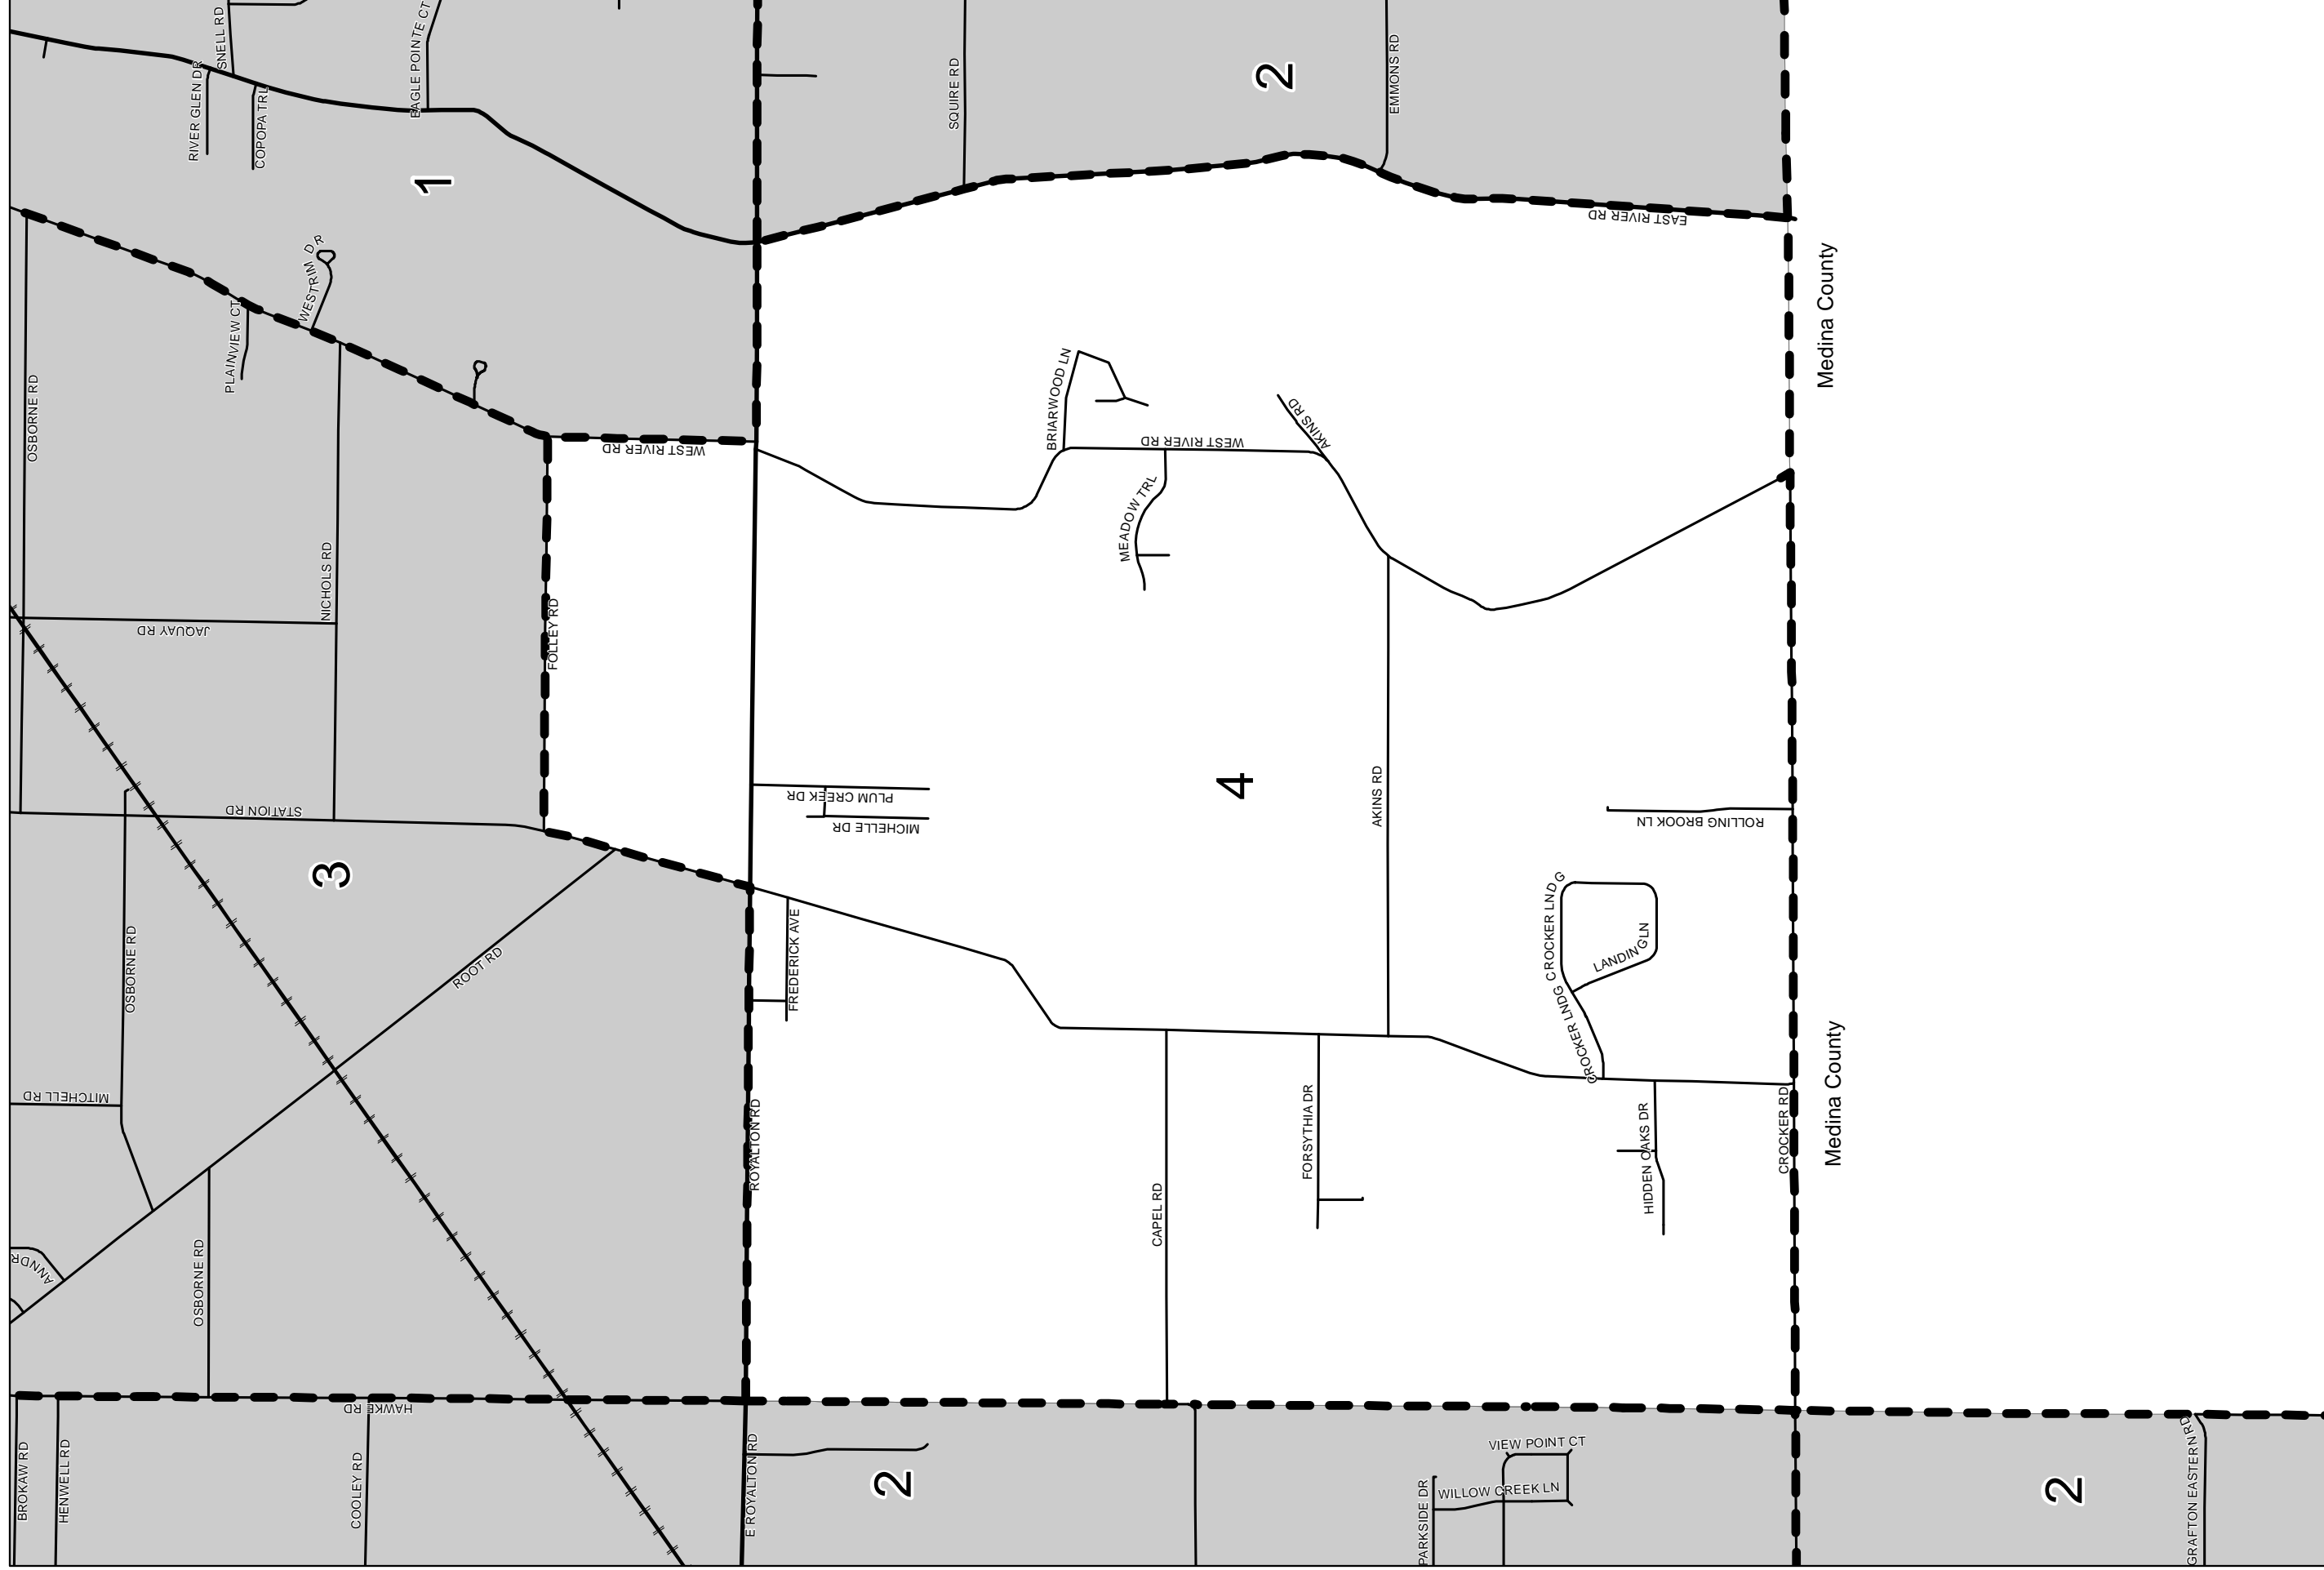

# Columbia Township

Prepared by: Lorain County Board of Elections  
 Paul R Adams - Director  
 Election Operations - May, 2016

**Precinct: COLUMBIA #1**  
**Ward Boundaries & Voting Precincts**

Prepared by:  
 Lorain County Auditor - Mark R. Stewart Source:  
 GIS Department - September 2011 Lorain County Board of Elections

**Precinct: COLUMBIA #2**  
**Ward Boundaries & Voting Precincts**

Prepared by:  
 Lorain County Auditor - Mark R. Stewart    Source:  
 GIS Department - September, 2011    Lorain County Board of Elections

**Precinct: COLUMBIA #3**  
**Ward Boundaries & Voting Precincts**

**Precinct: COLUMBIA #4**  
**Ward Boundaries & Voting Precincts**

Prepared by:  
 Lorain County Auditor - Mark R. Stewart      Source:  
 GIS Department - September, 2011      Lorain County Board of Elections