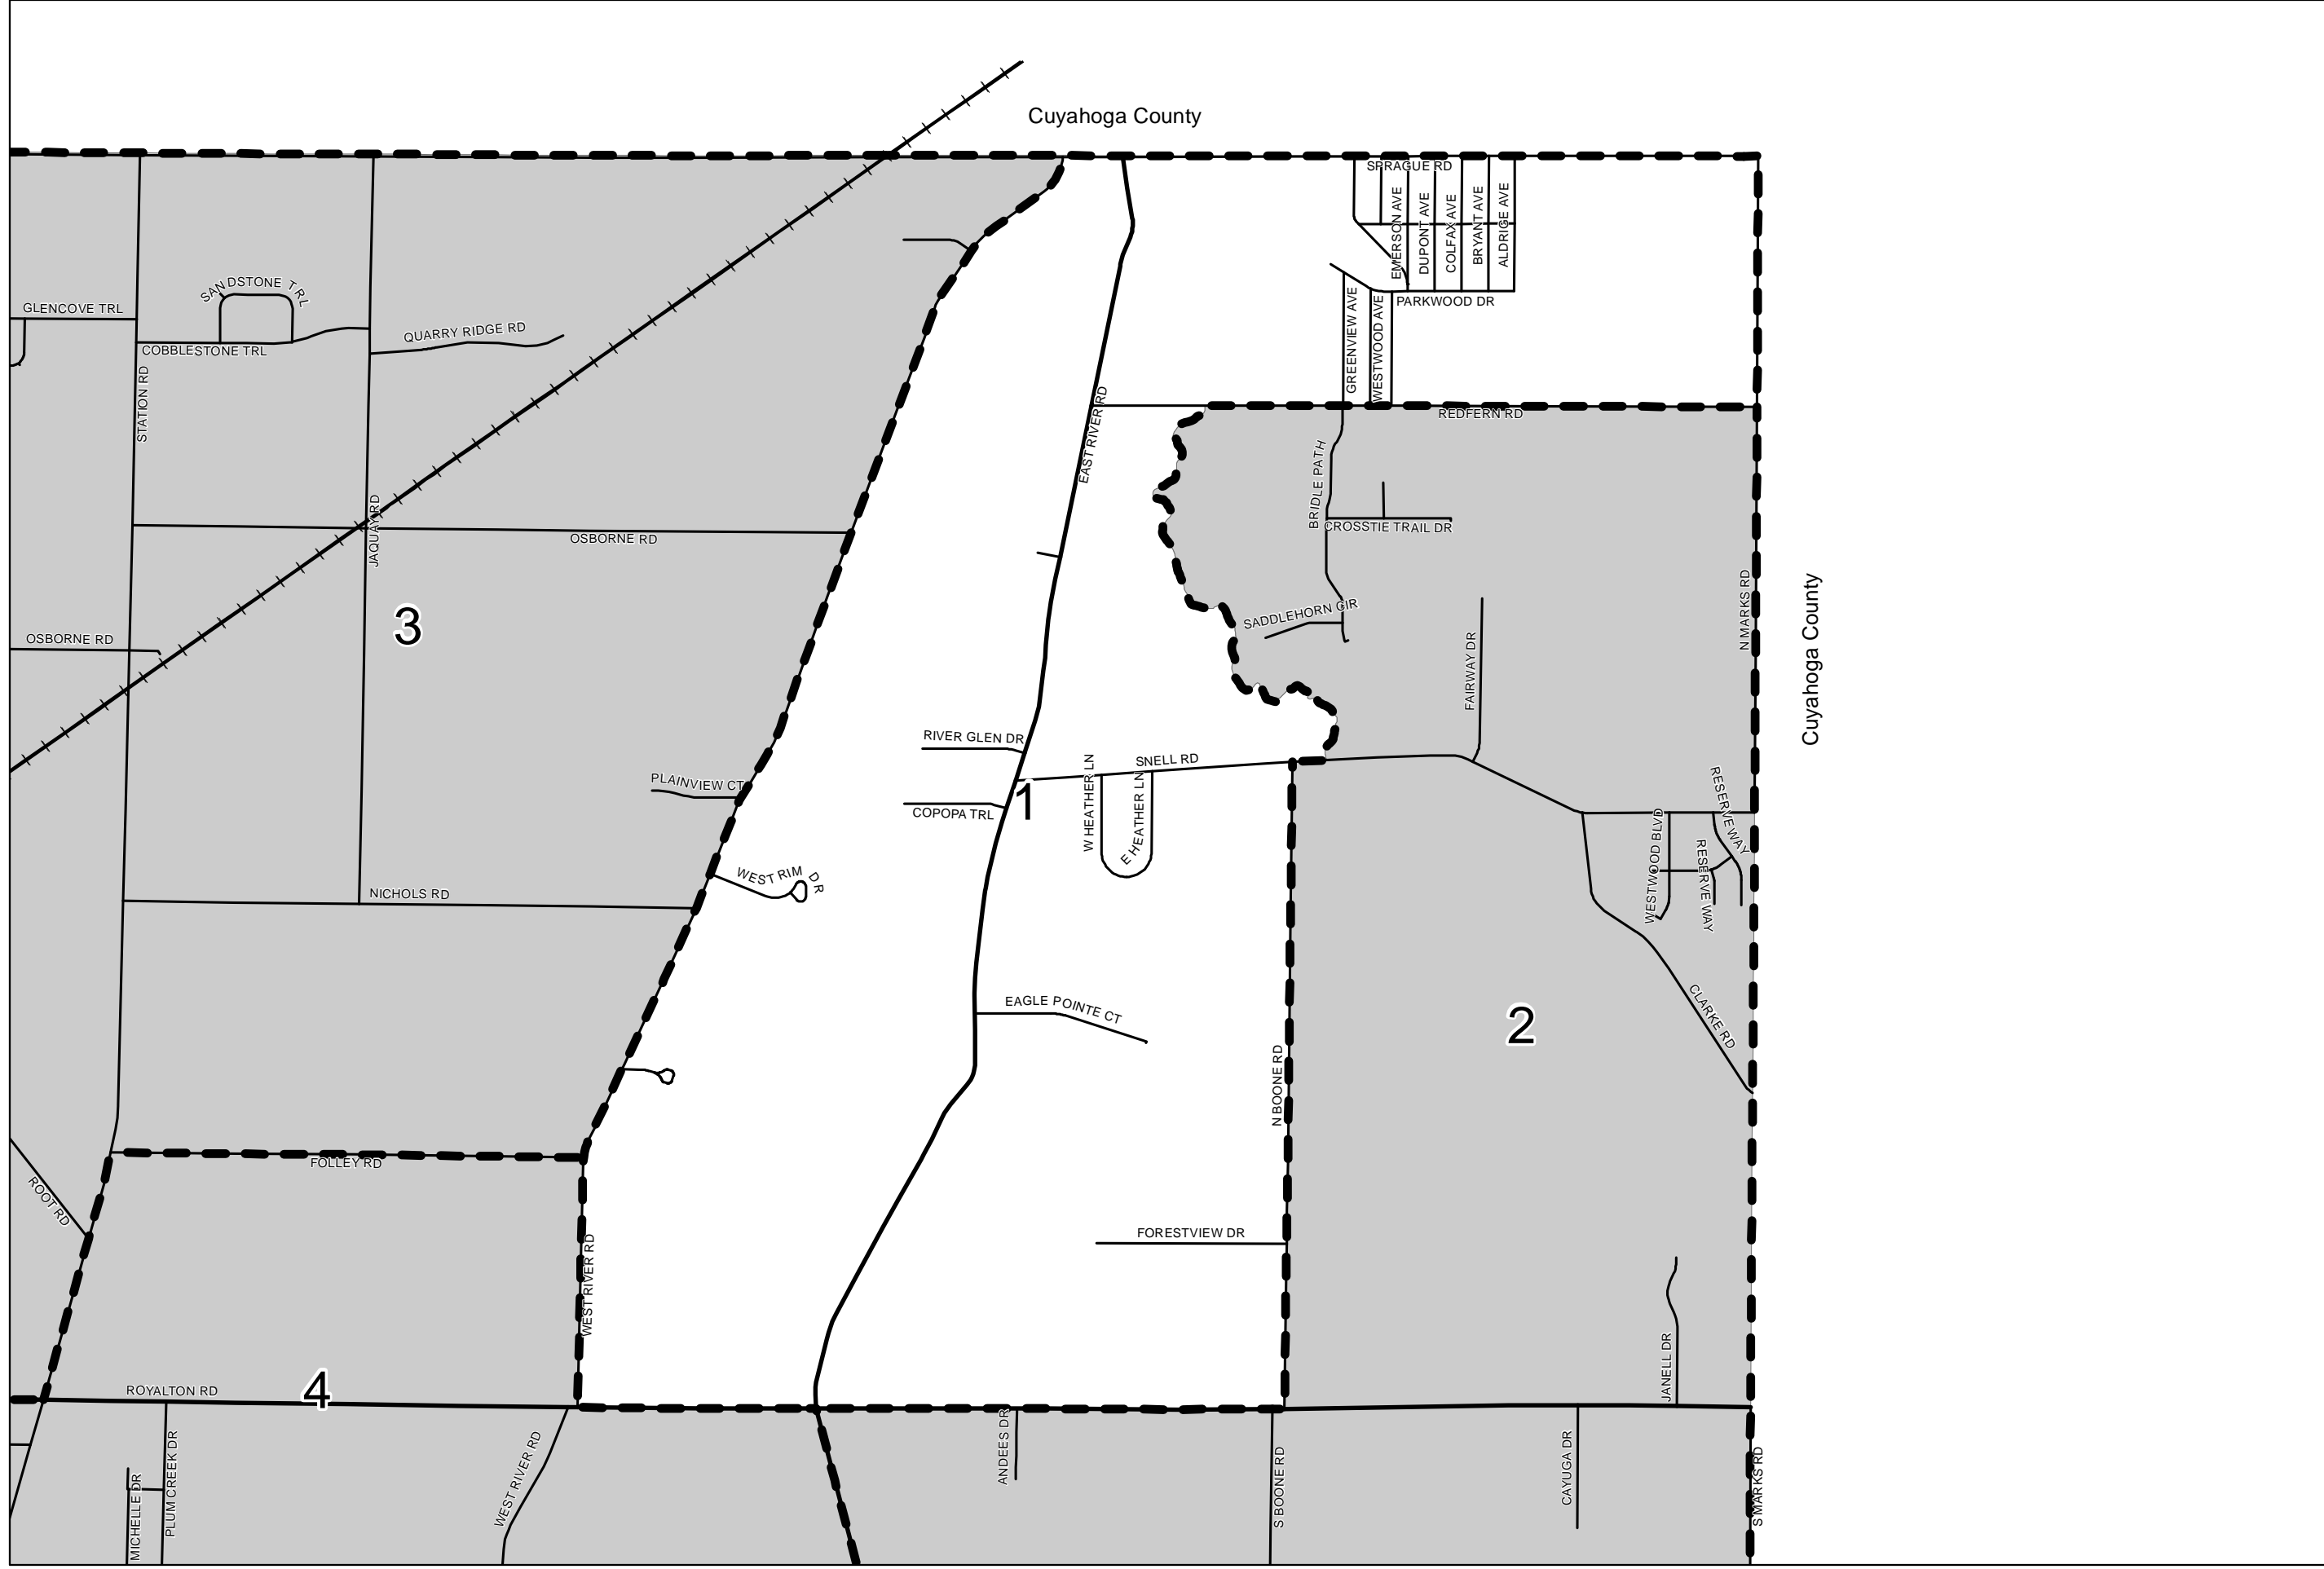

# Columbia Township

Prepared by: Lorain County Board of Elections  
 Paul R Adams - Director  
 Election Operations - May, 2016

**Precinct: COLUMBIA #1**  
**Ward Boundaries & Voting Precincts**

Prepared by:  
 Lorain County Auditor - Mark R. Stewart Source:  
 GIS Department - September 2011 Lorain County Board of Elections

**Precinct: COLUMBIA #2**  
**Ward Boundaries & Voting Precincts**

Prepared by:  
 Lorain County Auditor - Mark R. Stewart    Source:  
 GIS Department - September, 2011    Lorain County Board of Elections

**Precinct: COLUMBIA #3**  
**Ward Boundaries & Voting Precincts**

**Precinct: COLUMBIA #4**  
**Ward Boundaries & Voting Precincts**

Prepared by:  
 Lorain County Auditor - Mark R. Stewart      Source:  
 GIS Department - September, 2011      Lorain County Board of Elections