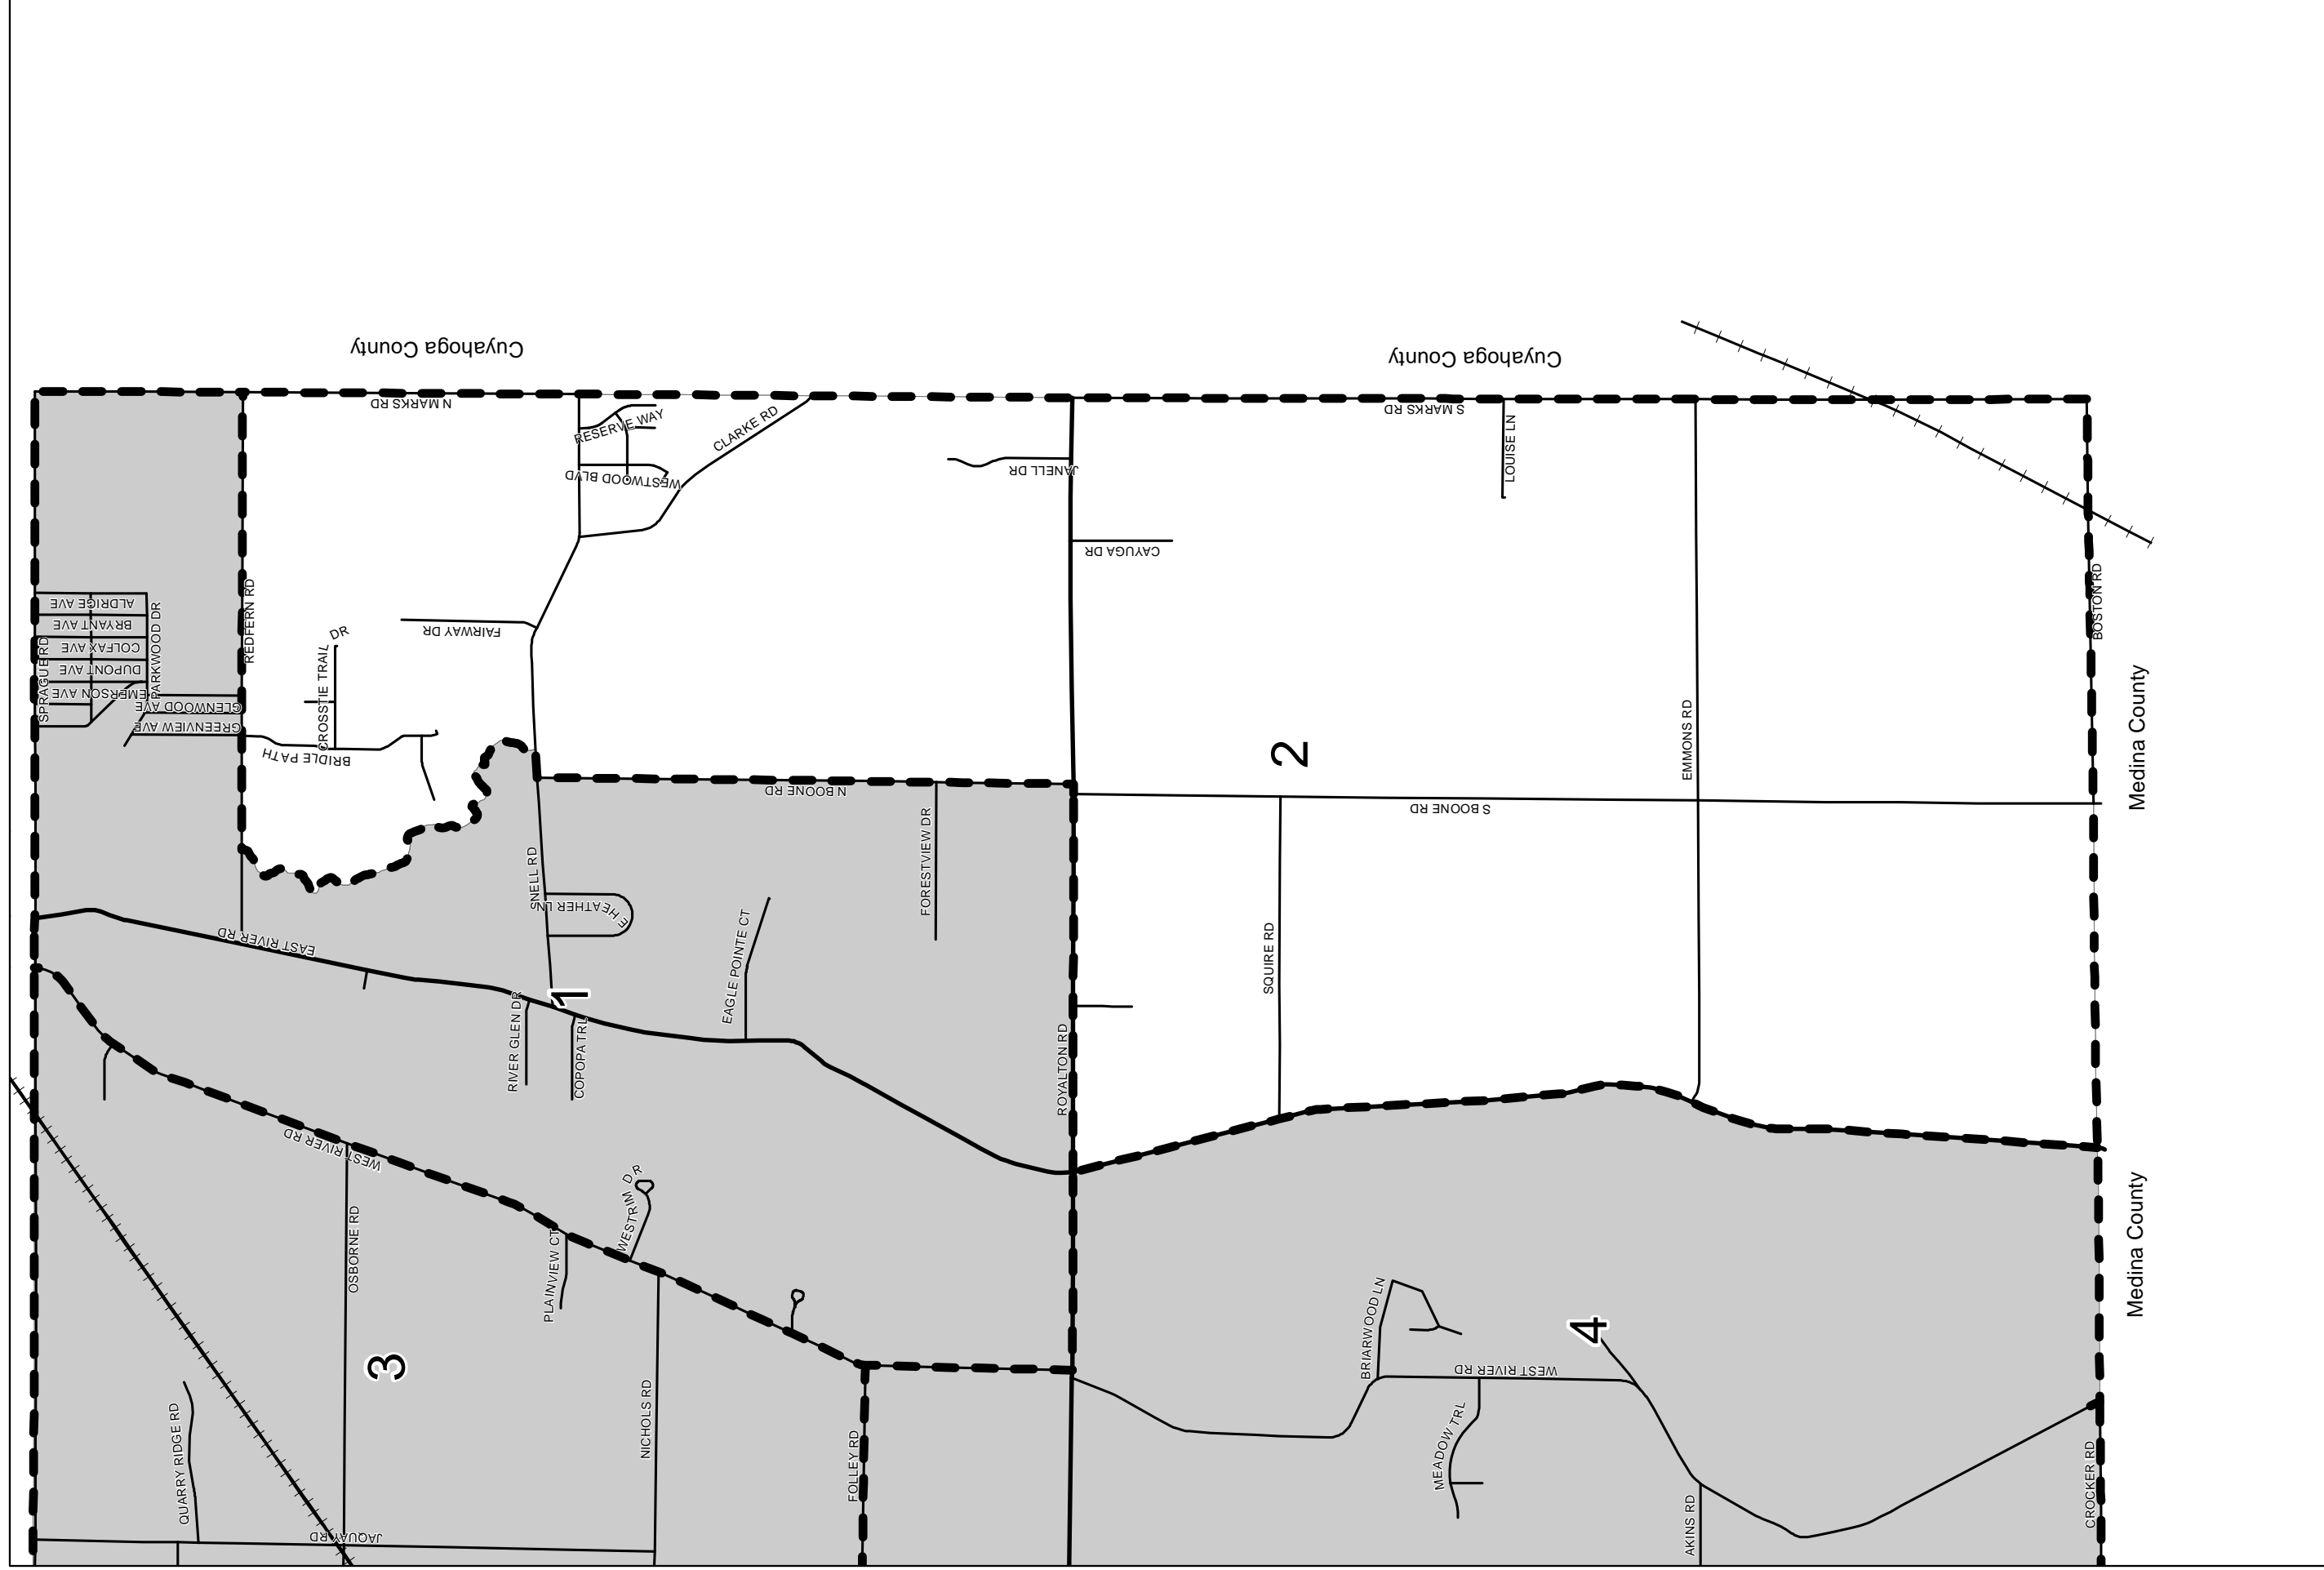

# Columbia Township

Prepared by: Lorain County Board of Elections  
 Paul R Adams - Director  
 Election Operations - May, 2016

**Precinct: COLUMBIA #1**  
**Ward Boundaries & Voting Precincts**

Prepared by:  
 Lorain County Auditor - Mark R. Stewart Source:  
 GIS Department - September 2011 Lorain County Board of Elections

**Precinct: COLUMBIA #2**  
**Ward Boundaries & Voting Precincts**

Prepared by:  
 Lorain County Auditor - Mark R. Stewart    Source:  
 GIS Department - September, 2011    Lorain County Board of Elections

**Precinct: COLUMBIA #3**  
**Ward Boundaries & Voting Precincts**

**Precinct: COLUMBIA #4**  
**Ward Boundaries & Voting Precincts**

Prepared by:  
 Lorain County Auditor - Mark R. Stewart      Source:  
 GIS Department - September, 2011      Lorain County Board of Elections