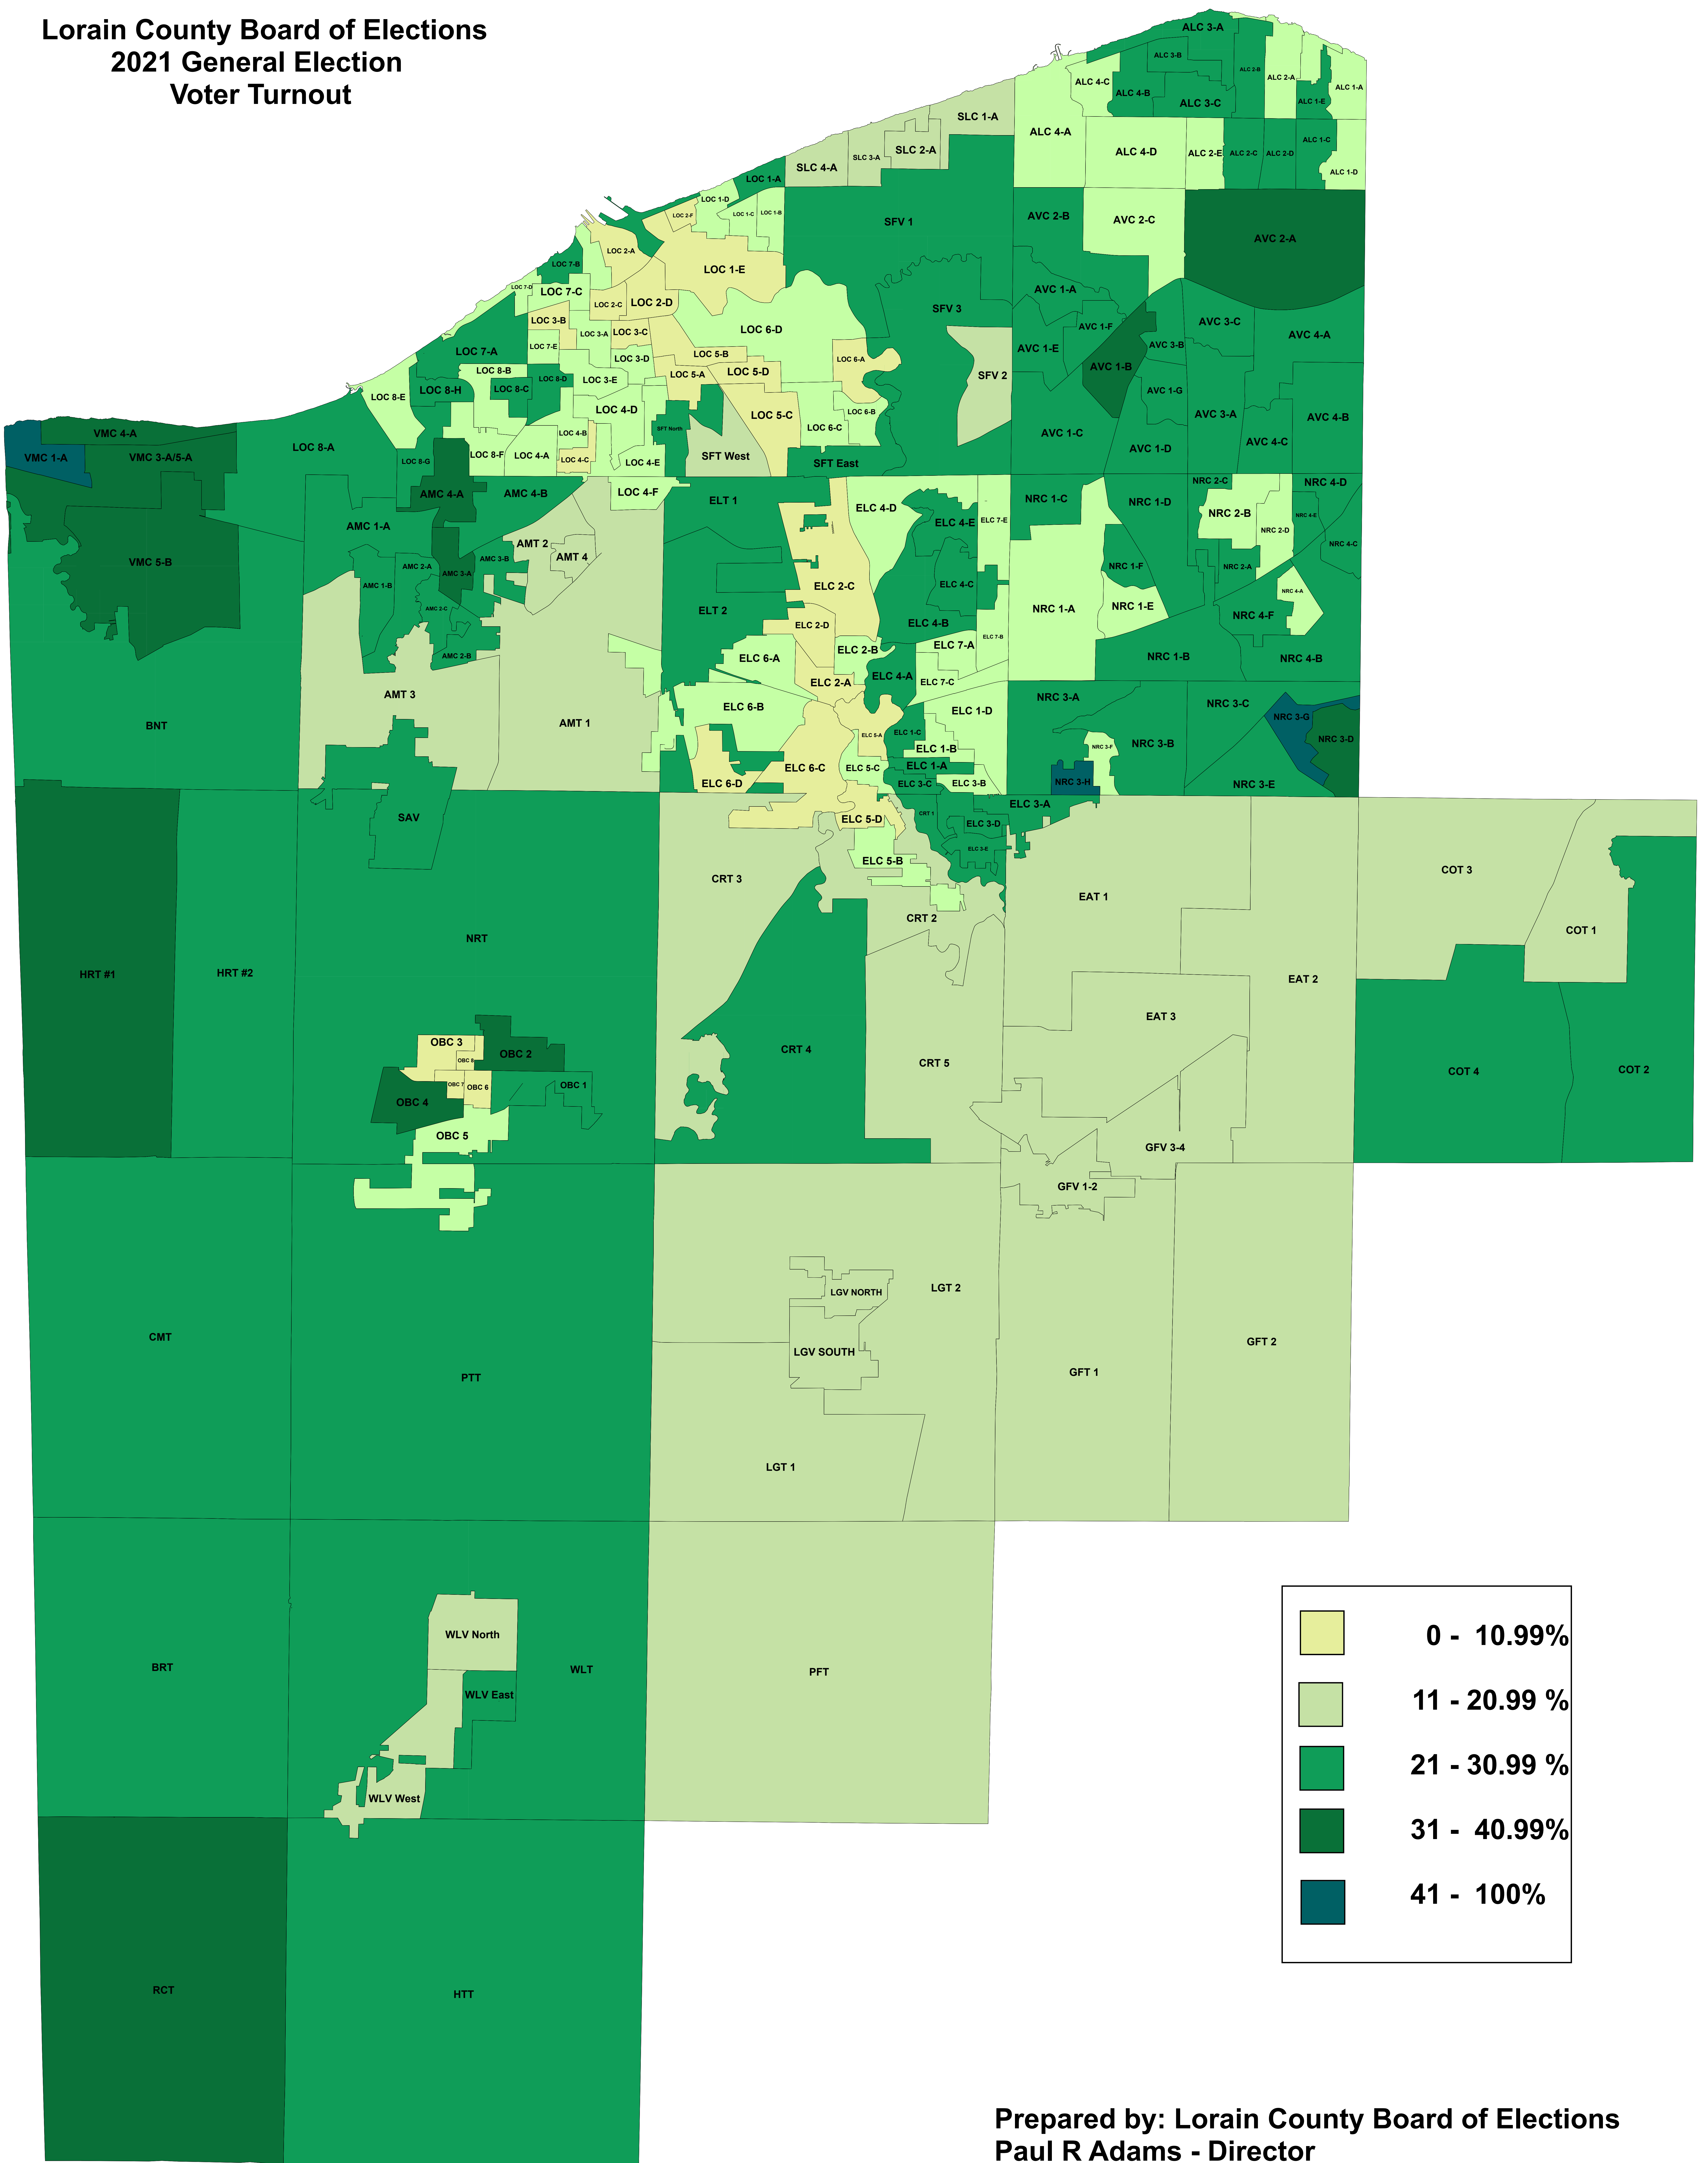

**Lorain County Board of Elections
2021 General Election
Voter Turnout**

	0 - 10.99%
	11 - 20.99 %
	21 - 30.99 %
	31 - 40.99%
	41 - 100%

Prepared by: Lorain County Board of Elections
Paul R Adams - Director
Election Operations Department - November, 2021