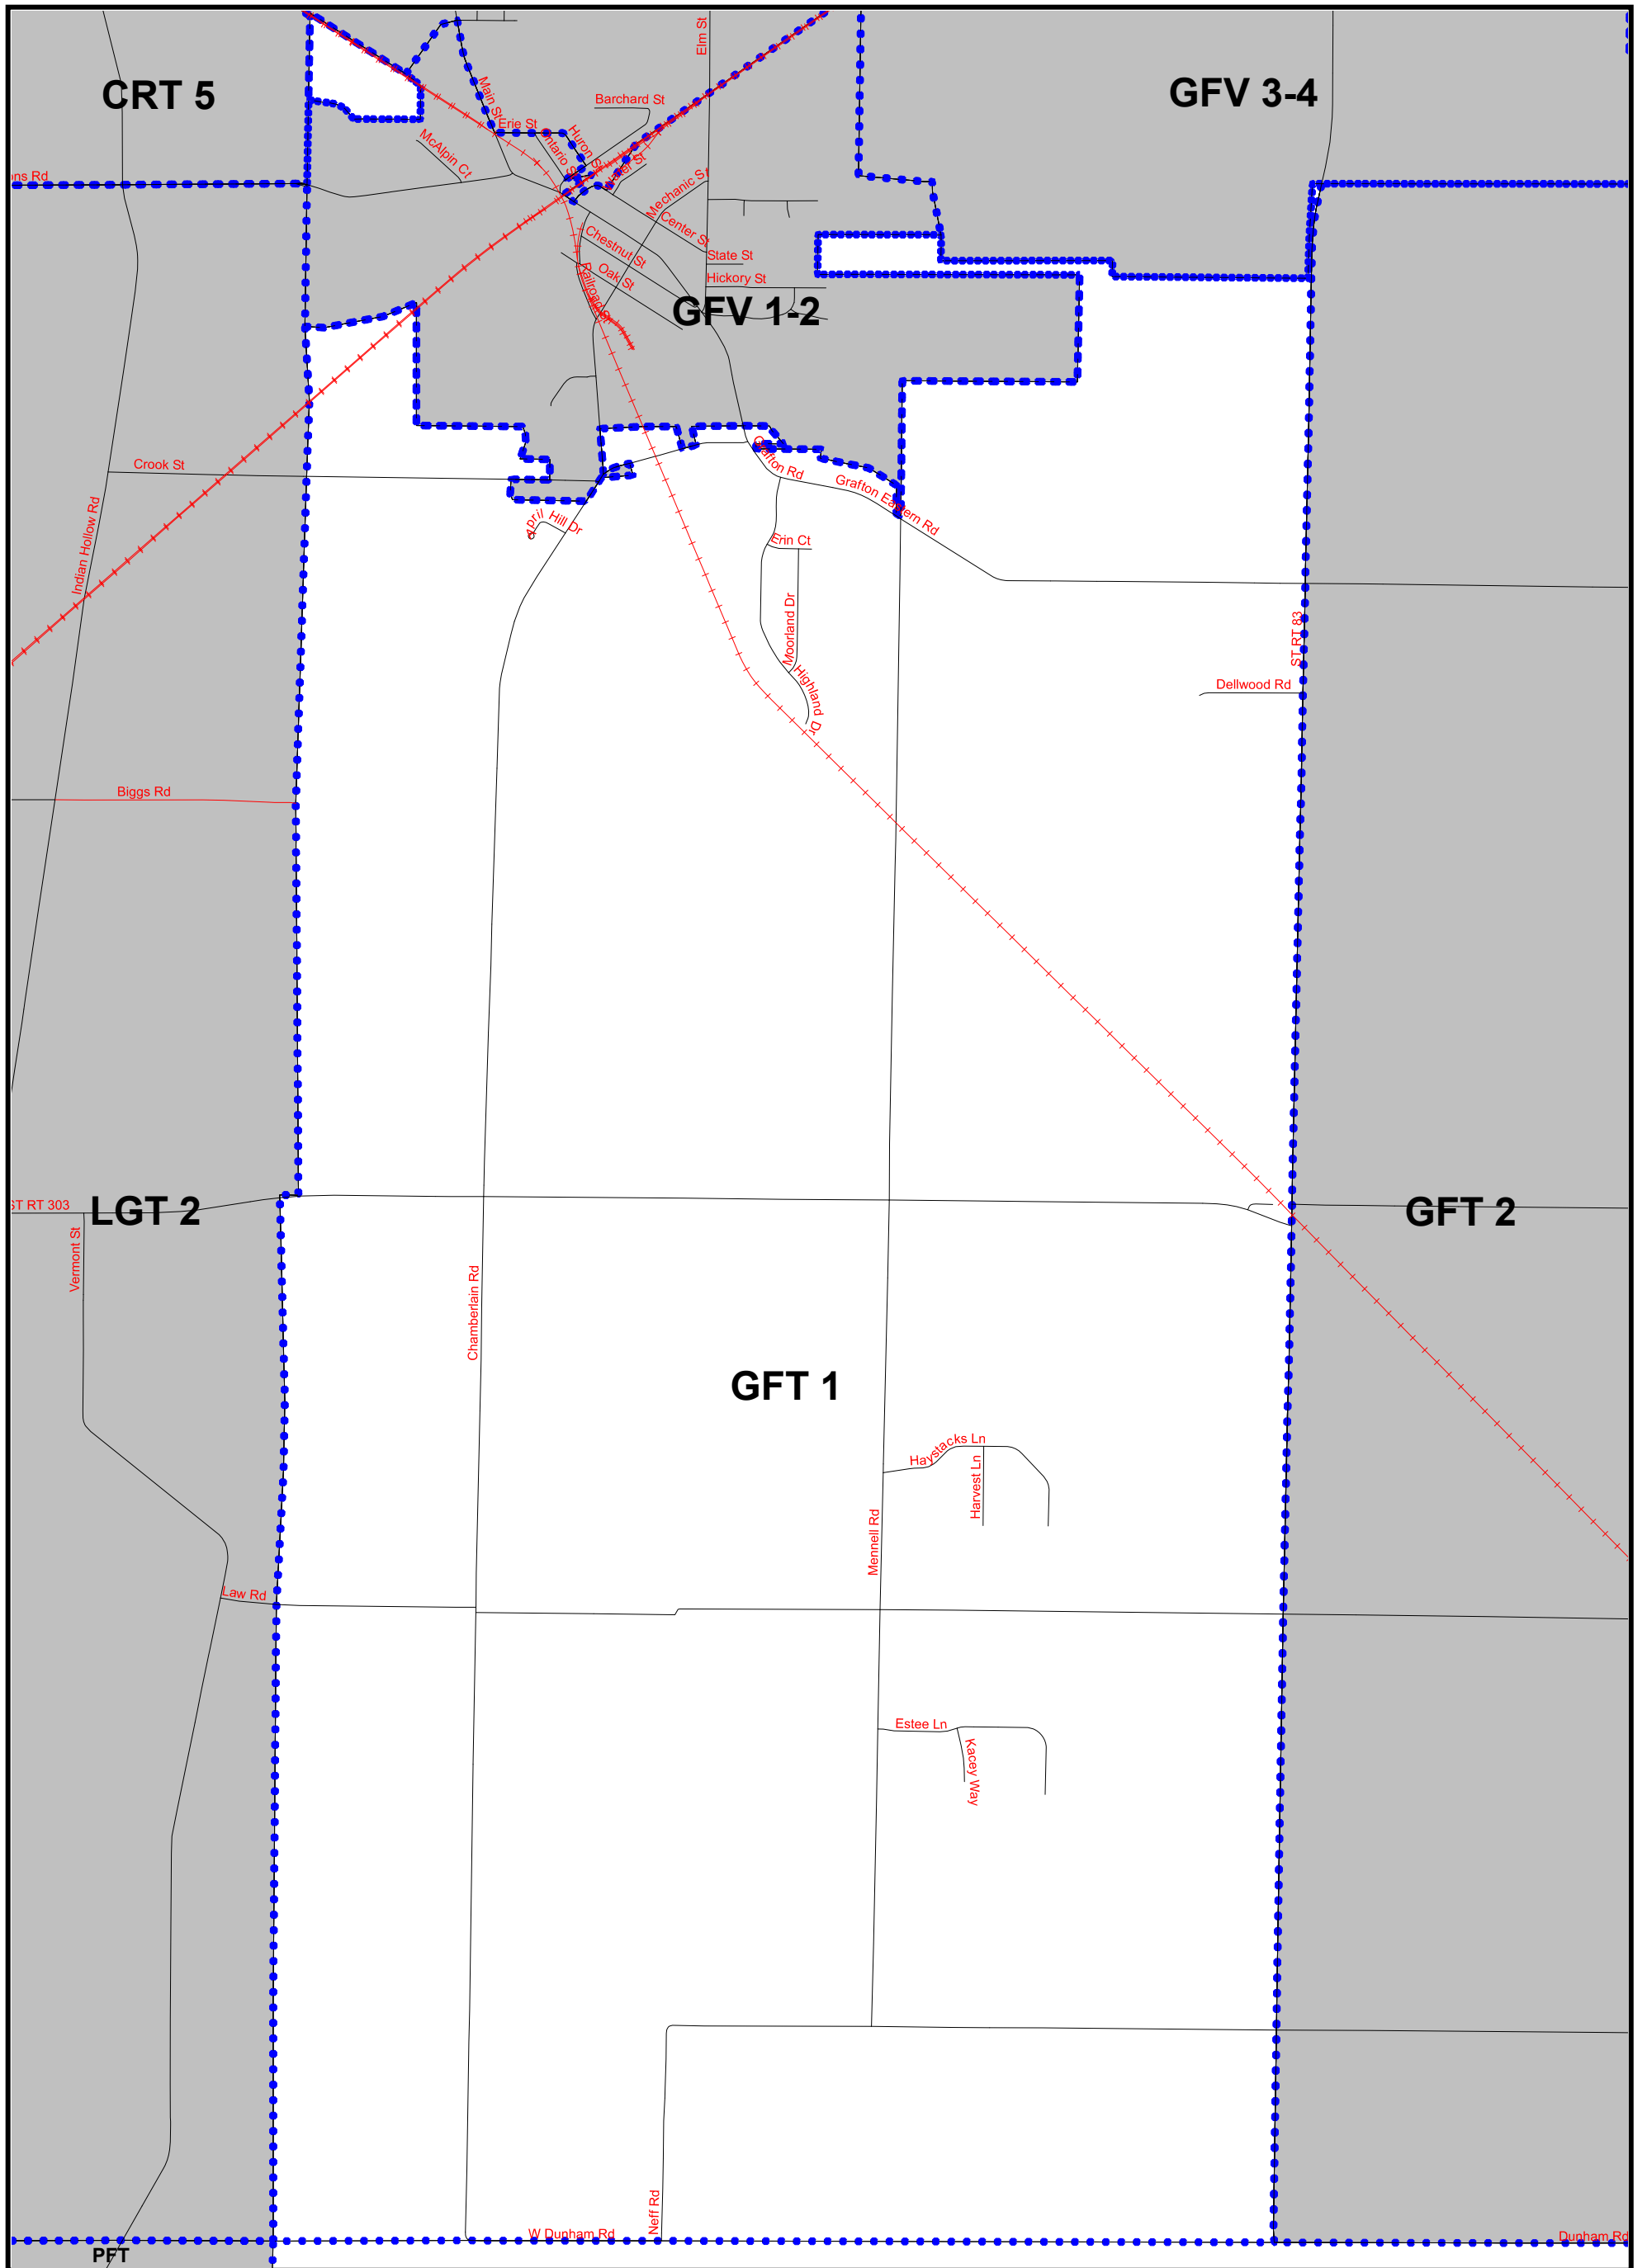

# Grafton Township, OH - All Precincts

## Ward Boundaries & Voting Precincts

Prepared by: Lorain County Board of Elections  
 Paul R Adams - Director  
 Election Operations - May, 2016  
 jcp/02.2019

Legend	
	Roads
	Railroad
	Precinct

# Precinct: Grafton Township 1

# Precinct: Grafton Township 2