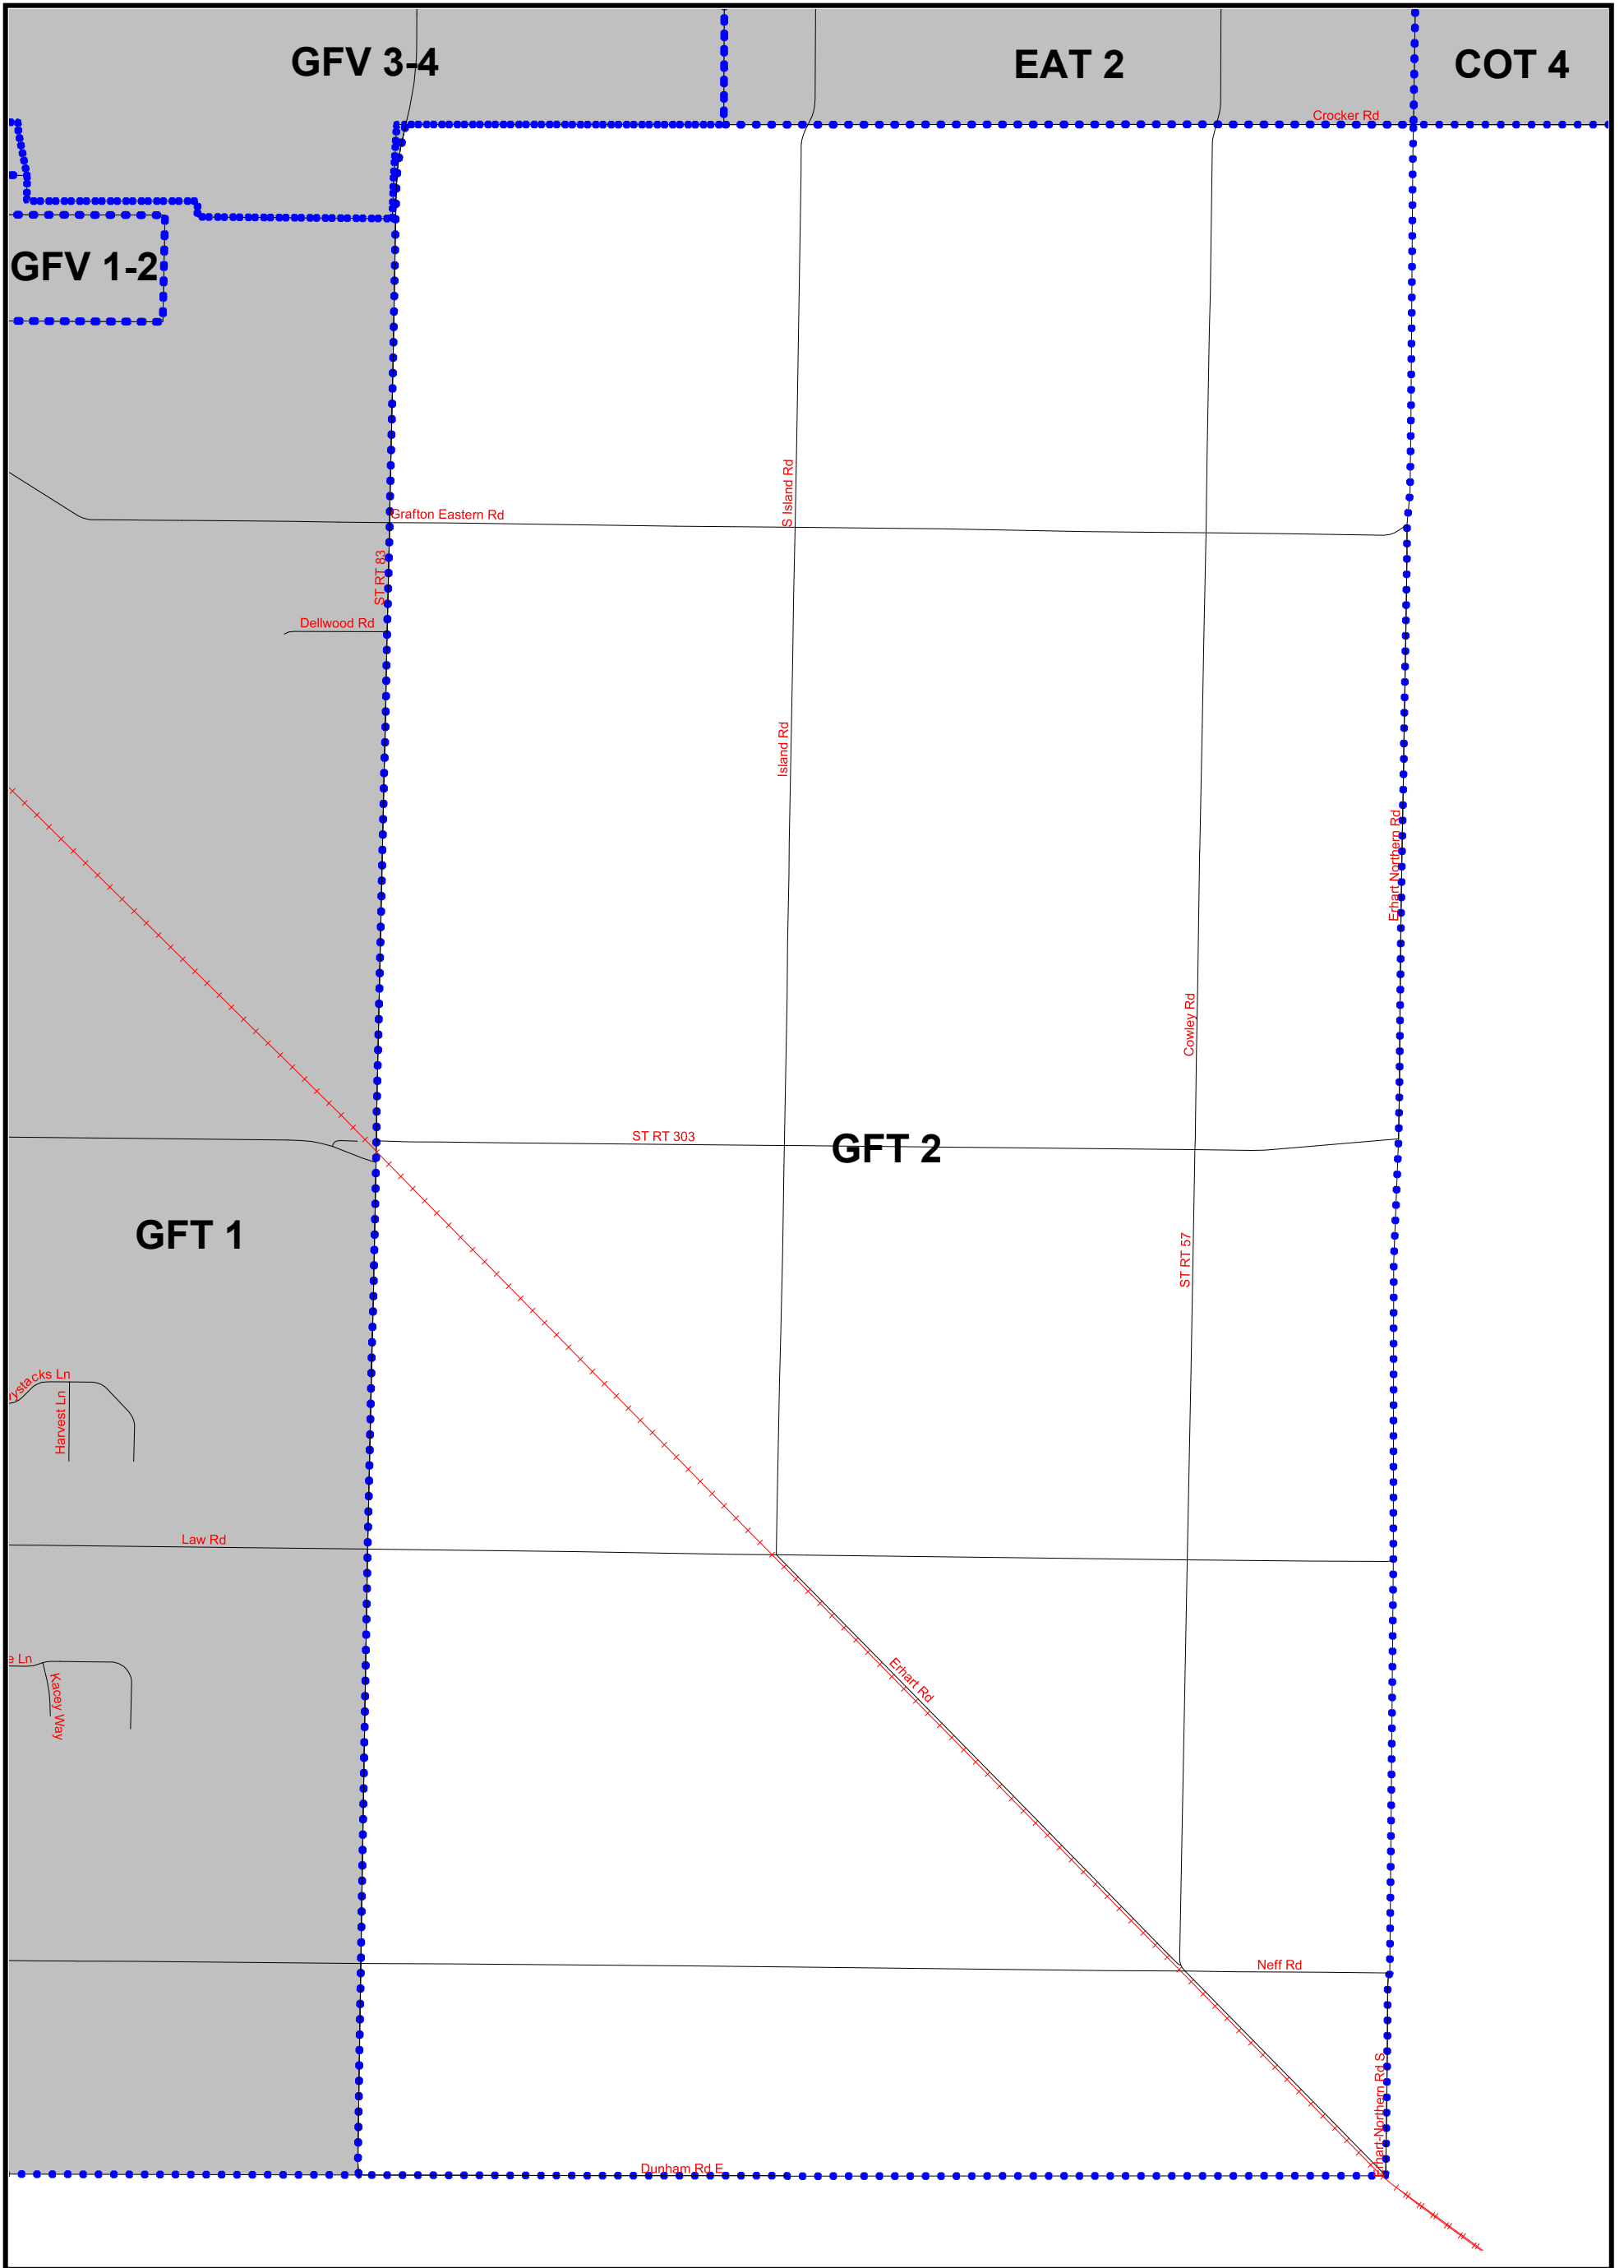

Precinct: Grafton Township 2

Ward Boundaries & Voting Precincts

Prepared by: Lorain County Board of Elections
Paul R Adams - Director
Election Operations Department - May, 2016
jcp/02.2019

Legend	
	Roads
	Railroad
	Precinct